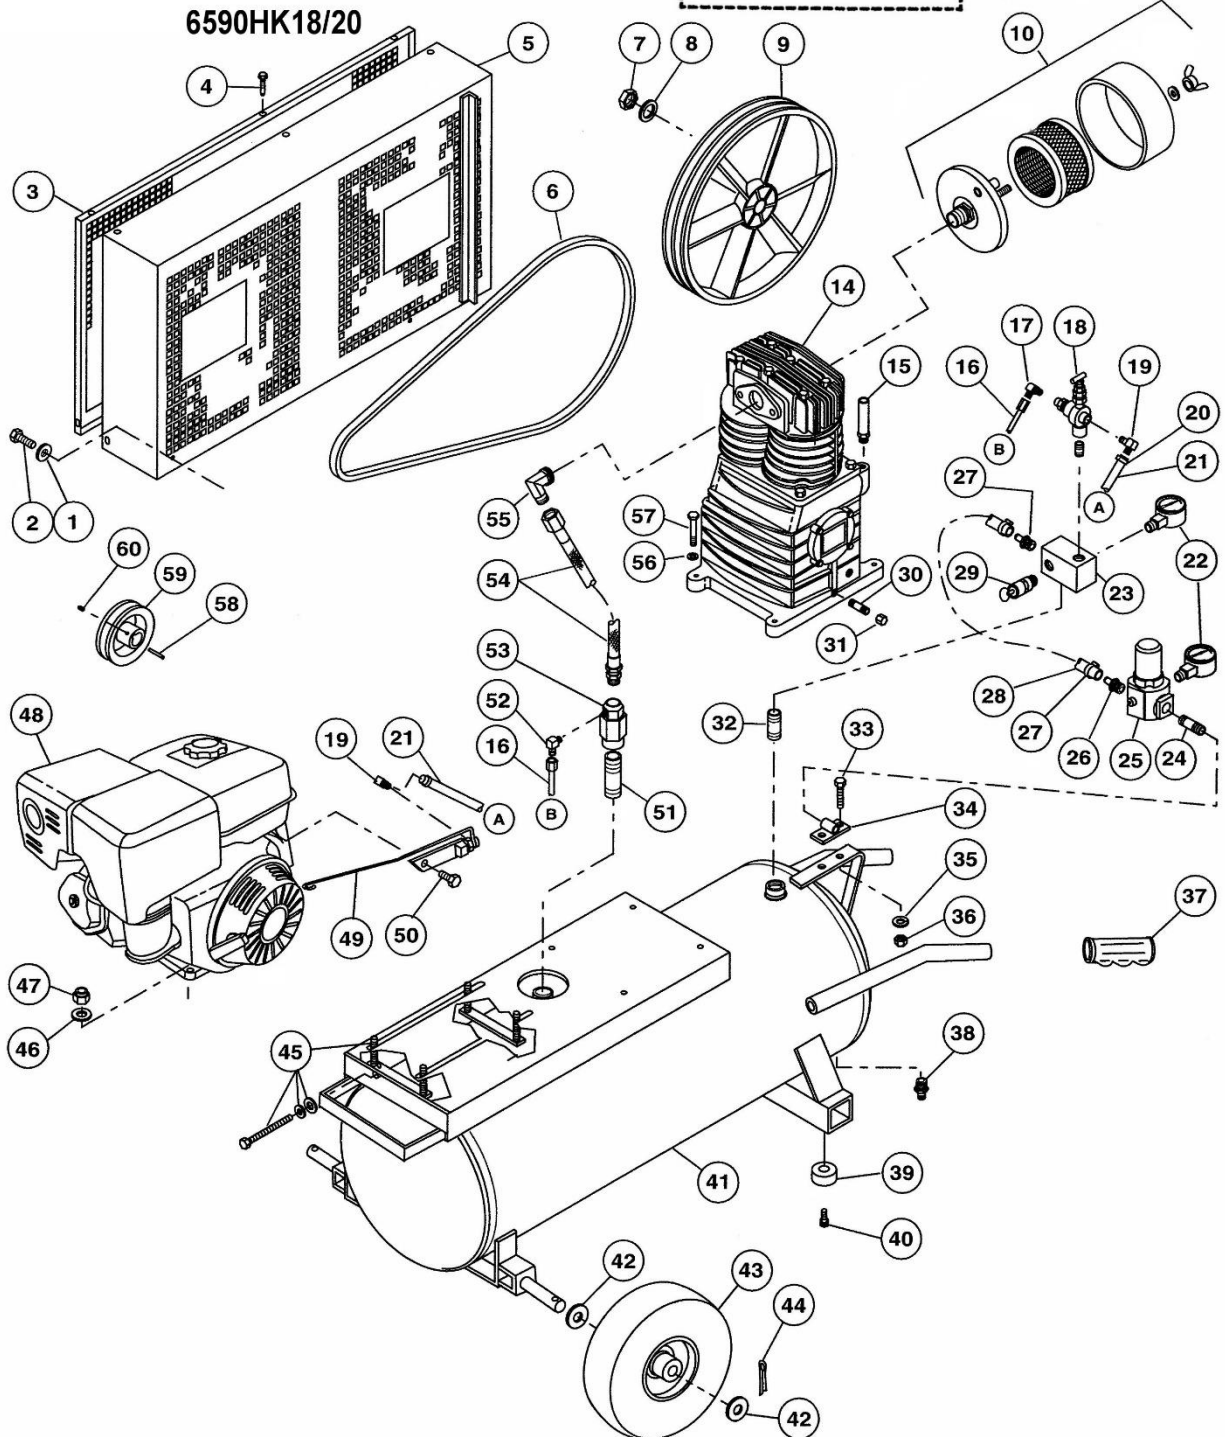

ROLAIR[®]
 SCHEMATIC FOR MODELS
 4090HK17/20
 6590HK18/20

Production starting 10/18

S Y S T E M S
PARTS LIST FOR MODELS
4090HK17/20
6590HK18/20

Schem #	Description	Part #	Qty.	Schem #	Description	Part #	Qty.
1	Washer	MIS10108	2	29	Safety Relief Valve	SRV0250A165	1
2	Bolt	MIS10023	2	30	Nipple	BLNP0250X1500	1
3	Belt-Guard Cover	NLA	1	31	Cap	BLCA0250	1
4	Bolt	MIS10094	5	32	Nipple	BLNP0500X1500	1
5	Belt-Guard (Base & Cover)	BG9140ASY	1	33	Bolt	MIS10022	2
6	Belt	BT4L510/A49	1	34	Accessory Bracket	210	1
7	Nut	37400720CH	1	35	Lock Washer	MIS10099	2
8	Washer	37500730CH	1	36	Nut	MIS10020	2
9	Flywheel	31007280CH	1	37	Handle Grip	328	2
10	Intake Filter Assembly (before 10/18)	FS14050	1	38	Drain Valve	132B	1
	Filter Element for FS14050	431	1	39	Rubber Foot	219	2
10A	Intake Filter Assembly (after 10/18)	FS10052	1	40	Screw	MIS10008	4
	Filter Element for FS10052	433	1	41	20 Gallon Tank Assembly-ASME	TNKASY4090K17/20	1
14	Twin-Cylinder Pump w/Flywheel - Mdl 4090HK17/20	PMP12K17CH	1	42	Washer	MIS10104	4
	Twin-Cylinder Pump less Flywheel-Mdl 4090HK17/20	PMP12K17CHLF	1	43	Foam-Filled Flat-Free Tire	WLS50	2
	Twin-Cylinder Pump w/Flywheel-Mdl 6590HK18/20	PMP12K18CH	1	44	Cotter Pin	181B	2
	Twin-Cylinder Pump less Flywheel-Mdl 6590HK18/20	PMP12K18CHLF	1	45	Belt Tightener/Mounting Kit	SBT5HP-ANGLE*	1
				46	Washer	MIS10102	4
15	3/8" Breather/Oil Fill Plug	36507050CH	1	47	Lock Nut	MIS10020B	4
16	1/4" Copper Tubing - 24"	CTUBE14	2'	48	Honda Engine-Model 4090HK17/20	ENG05H01	1
	Brass Nut	BRNT0250	2		Honda Engine-Model 6590HK18/20	ENG06H01	1
	Brass Ring	BRRG0250	2		Optional Engine Drain Extension for Above	HDE5	1
17	Brass Elbow	BREL0250X025039	1	49	Throttle Control Kit	192EGX160K1QX	1
18	Pilot Unloader Valve	131BIG	1	50	Flange Bolt	HON90013-883-000	1
19	Brass Elbow	BREL0250X0125H16	2	51	Nipple	BLNP0500X1500	1
20	Hose Clamp	177	2	52	Brass Elbow	BREL0250X0125H16	1
21	1/4" Rubber Hose - 24"	178	2'	53	Check Valve	CV4X4L1	1
22	Gauge	GA2050200GC	2	54	Braided Discharge Tube	FDT12	1
23	Aluminum Block Manifold	154	1	55	Brass Elbow	145D	1
24	Nipple	BLNP0375X1500	1	56	Lock Washer	MIS10099	4
25	Regulator	REG0375	1	57	Bolt	MIS10023	4
26	Brass Coupler	BRCP0375X0375H12	2	58	Keystock	MIS10095C	1
27	Hose Clamp	177A	2	59	Pulley	PUAK44X0750	1
28	3/8" Rubber Hose - 16"	178A	1.25'	60	Setscrew	MIS10020C	1