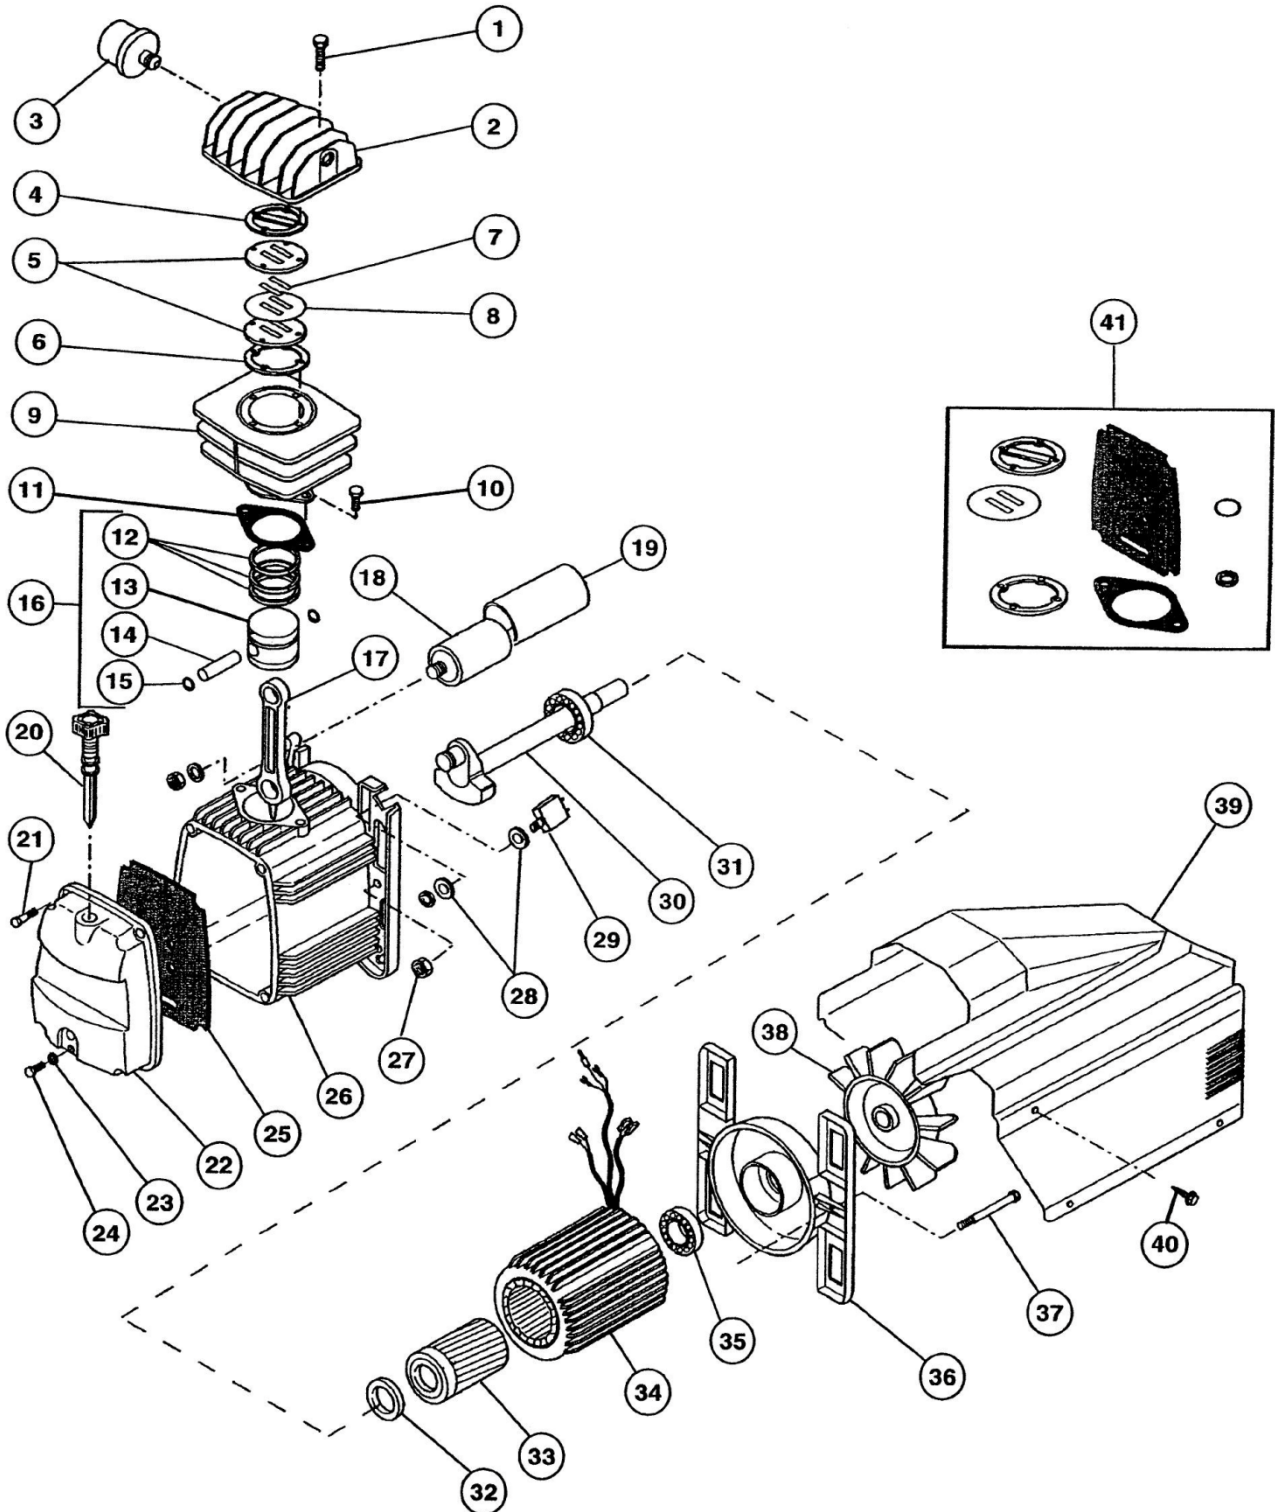

ROLAIR
SCHEMATIC FOR
PMP11MK246FC

PARTS LIST FOR PMP11MK246FC

Schematic #	Description	Part #	Qty.
1	Bolt	FC014002021	4
2	Head	FC116022002	1
3	Intake Filter Assy. (Mdl's FC2002, FC2002HBP6) (Mdl's D2002HPV5, D2002HSSV5)	FC317007000 317013000F	1 1
4	Gasket	U1100	1
5	Valve Plate	U1103	2
6	Gasket	U1102	1
7	Valve	U1104	2
8	Gasket	U1101	1
9	Cylinder	FC116093009	1
10	Bolt	FC014011064	2
11	Gasket	FC116091016	1
12	Ring Set*	NLA	1
13	Piston*	NLA	1
14	Piston Pin	U1115	1
15	Snap Ring	U1116	2
16	Piston Assembly (Includes Ref#12, 13, 14, 15)	U1105	1
17	Connecting Rod	U1106	1
18	Capacitor	U1107	1
19	Capacitor Cover	FC116034013	1
20	Dipstick	U1110	1
21	Screw	FC014013021	4
22	Crankcase Cover	FC116091002	1
23	O-Ring	FC010072000	1
24	Drain Plug	FC014013024	1
25	Diaphragm	FC116091011	1
26	Motor Housing	FC116091001	1
27	Nut	FC014003002	2
28	Washer	FC014005009	2
29	Manual Reset Button	FC008331000	1
30	Crankshaft	FC116022011	1
31	Bearing	U1114	1
32	Seal	FC010029000	1
33	Rotor	FC116092003	1
34	Stator	FC416QC4652	1
35	Bearing	U1113	1
36	End Bell	U1108	1
37	Bolt	FC116011038	2
38	Fan	U1109	1
39	Shroud	U1112	1
40	Screw	FC014006121	2
41	Gasket Set	FC216093003	1
	Valve Kit (Includes Ref#4, 6, 7, 8)	VKMK246	1

* No longer available individually, must order complete Piston Assembly (Ref#16, Part#U1105).

606 South Lake Street > P.O. Box 346 > Hustisford, WI 53034-0346 > 920.349.3281 > fax 920.349.8861 > www.rolair.com