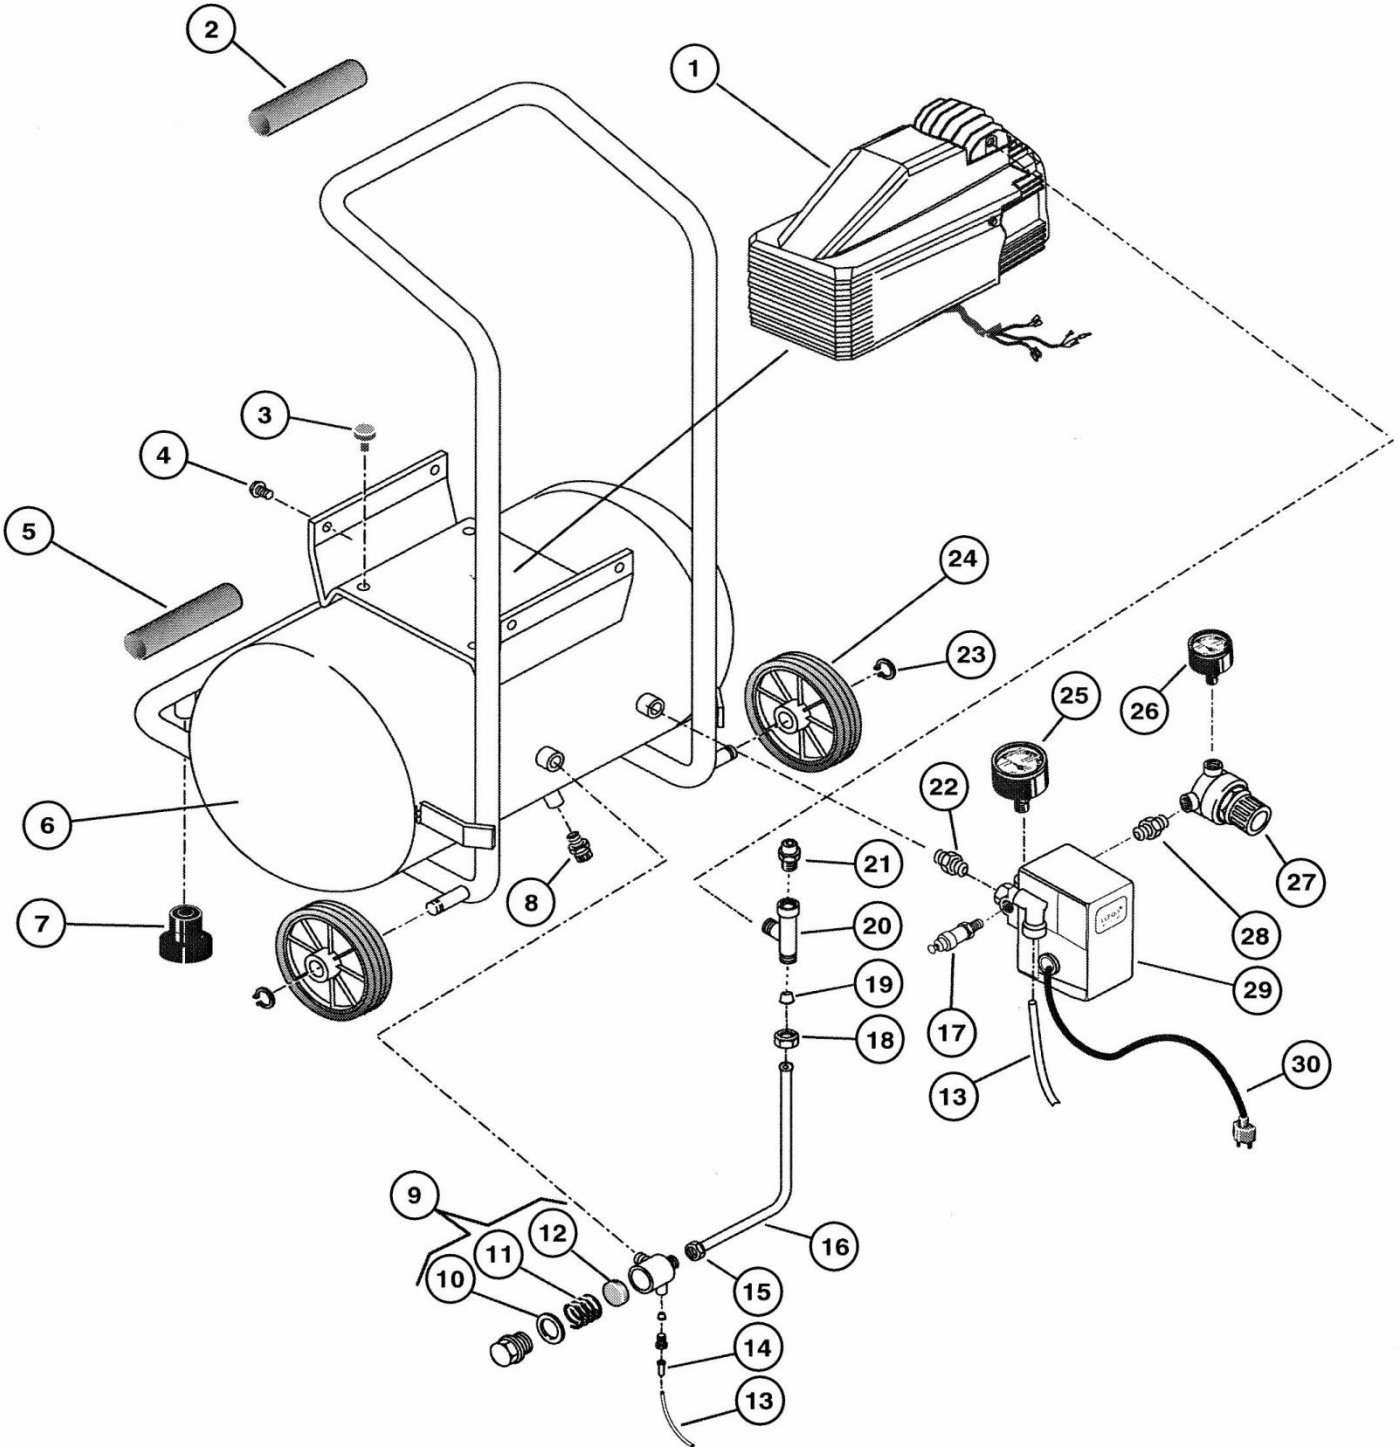

ROLAIR
SCHEMATIC FOR
FC2002HBP6

PARTS LIST FOR FC2002HBP6

Schematic #	Description	Part #	Qty.
1	2 HP Pump/Motor	PMP11MK246FC	1
2	Handle Grip	FC116022015	1
3	Vibration Dampener	FC199575000	4
4	Screw	FC014013042	4
5	Handle Grip	FC116022015	1
6	Tank Assembly	FC166Z51000	1
7	Rubber Foot	FC020118000	2
8	Drain Valve (ball-valve style starting 8/13)	FC9047051	1
9	Check Valve	FC347043000	1
10	Ring	FC010024000	1
11	Spring	047113002F	1
12	Disc*	NLA	1
13	Nylon Tubing	FC046001000	1
	Ring	011077000F	1
14	Brass Sleeve	FC011304000	1
15	Lock Nut	FC199437000	1
16	Discharge Tube	FC102GQ0010	1
17	Safety Valve	U6004	1
18	Nut	FC011117002	1
19	Ring	FC011117000	1
20	Discharge Tee	FC199617000	1
21	Bleeder Valve	FC011158000	1
22	Nipple	U5003	1
23	Retaining Ring	FC015024000	2
24	Wheel	FC020001000	2
25	Gauge – Tank	U3003	1
26	Gauge – Line	U3001	1
27	Regulator	U3002	1
28	Nipple	U5003	1
29	Pressure Switch	FC321099000	1
30	Cord with Plug	FC164A08400	1