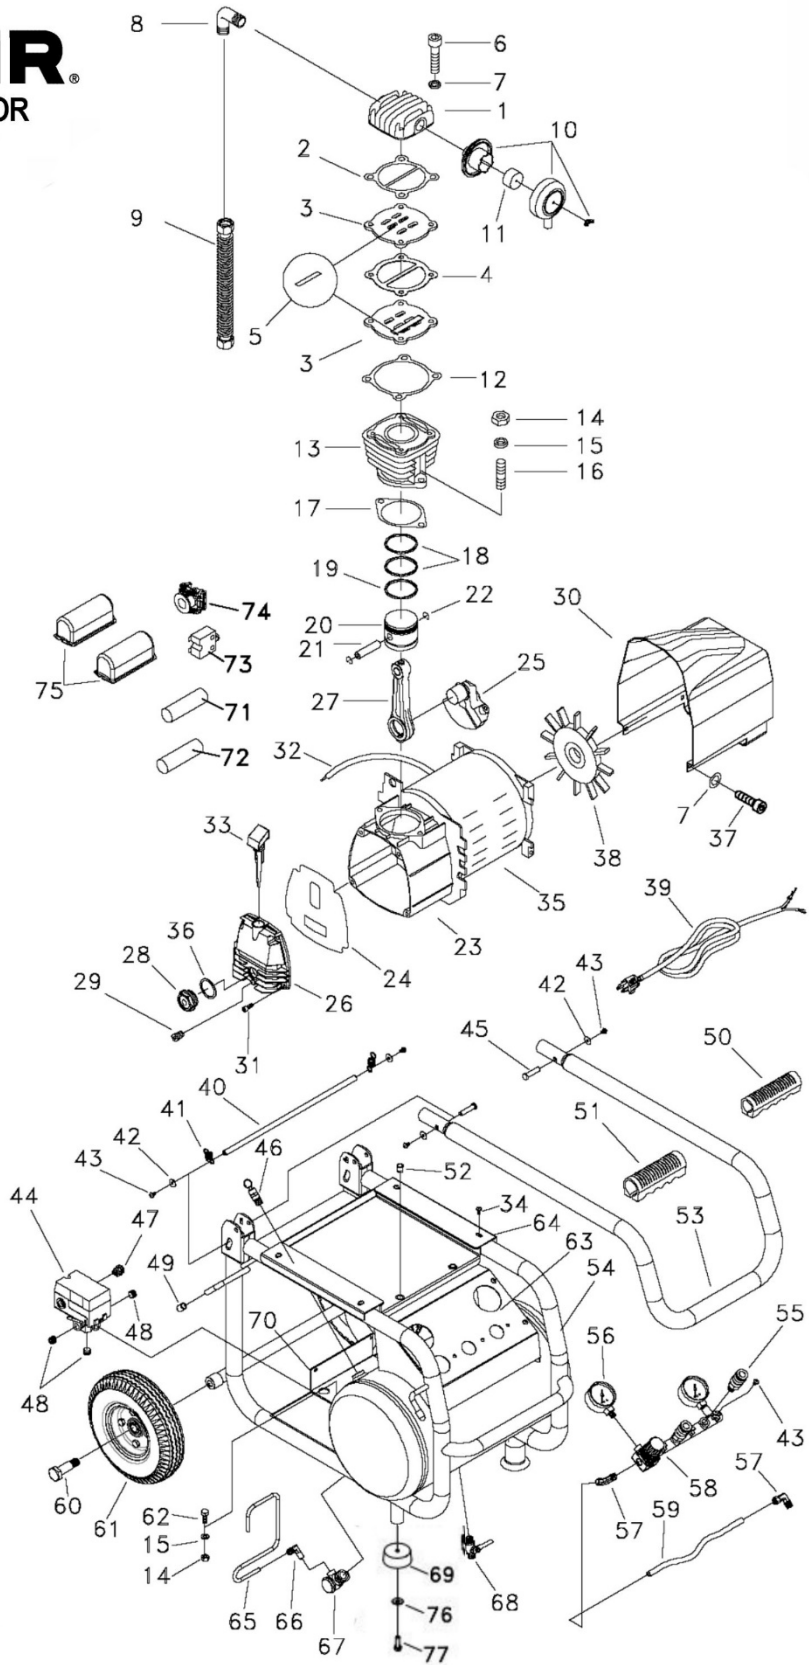

ROLAIR®
 SCHEMATIC FOR
 VT25BIG

**Production prior
 to Sep. 2017**

 69

PARTS LIST FOR MODEL VT25BIG

Schem. #	Description	Part #	Qty.	Schem. #	Description	Part #	Qty.
1	Head	VT101001	1	44	Pressure Switch	VT412024	1
2	Gasket (supersedes VT211001)	VT211011	1	45	Pin	VT405004	2
				46	Safety Relief Valve	VT407009	1
3	Valve Plate	VT104005	2	47	Box Connector	VT457002	2
4	Gasket	VT212006	1	48	Pipe Plug	VT360011	3
5	Reed Valve	VT125004	2	49	Cap	VT439008	2
6	Bolt	VT352087	4	50	1" Handle Grip	VT435017-1	1
7	Washer	MIS10098	8	51	1.25" Handle Grip	VT435016-1	2
8	Elbow	VT151404	1	52	Hose Reel Mounts	VT480454	2
9	Finned Aftercooler	VT230092S	1	53	Handle	VT488012	1
10	Intake Assembly	VT170006	1	54	Tank Assembly (prior to SN 170918335)	VT401141	1
11	Element	VT171002	1		Tank Assembly (after SN 170918335)	VTF10B-US17	1
12	Gasket (supersedes VT213009)	VT213017	1				
13	Cylinder	VT201013	1	55	Quick Coupler	VT447013	2
14	Nut	VT371005	6	56	Gauge	VT411037	2
15	Washer	VT382005	6	57	Elbow	VT151209	2
16	Stud Bolt	VT358001	2	58	Regulator	VT410014	1
17	Gasket (supersedes VT214001)	VT214010	1	59	Tubing	VT247040	1
				60	Bolt (prior to 1-14) Bolt (after 1-14)	VT351305 VT351304	2 2
18	Compression Ring	VT206002	2	61	Wheel-Pneumatic (prior to 1-14)	VT402016-1	2
19	Oil Ring	VT207002	1		Wheel-Rubber (after 1-14)	VT402007-1	2
20	Piston	VT203002	1				
21	Piston Pin	VT204002	1				
22	Snap Ring	VT205001	2				
23	Crankcase	VT301001	1	62	Bolt	VT351063	4
24	Diaphragm	VT215001	1	63	Panel	VT488011	1
25	Crankshaft	VT302001	1	64	Air Hose Plate	VT488013	1
26	Crankcase Cover	VT304012	1	65	1/4" Tubing	VT228070-B	1
27	Connecting Rod	VT316001	1	66	Elbow	VT151002	1
28	Oil Sight Gauge with Gasket	VT321001	1	67	Check Valve	VT409004	1
				68	Drain Valve	VT413008	1
29	Drain Bolt	VT360001	1	69	Rubber Foot** (prior to SN 170918335)	VT434009	2
30	Shroud	VT433001	1		Rubber Foot (after SN 170918335)	VTF133-US17	2
31	Bolt	VT352091	5				
32	Cord	VT453076	1				
33	Crankcase Vent	VT324004	1	70	Mounting Plate	VT488009	1
34	Screw	VT365004	4	71	Start Capacitor	CAPVTSN460008	1
35	Complete Motor/Pump Assembly	PMP11VT25BIG	1	72	Run Capacitor	CAPVTRN462009	1
				73	Motor Reset	U1013	1
36	Gasket*	use VT321001	1	74	Motor Centrifugal Switch	VT459002	1
37	Bolt	VT352071	4	75	Capacitor Cover	VTCAPCOVERVT25BIG	2
38	Fan	VT431012	1	76	Washer	VT381039	2
39	Power Cord	VT452018	1	77	Bolt	VT351064	2
40	Handle Release Bar	VT405005	1		Valve Kit (Includes Ref#2, 4, 5, 12)	VKVT25	1
41	Spring Buckle	VT486004	2				
42	Washer	VT381024	4		Gasket Set	VT25GASKETS	1
43	Screw	VT365003	11		Ring Set	VT25RINGS	1