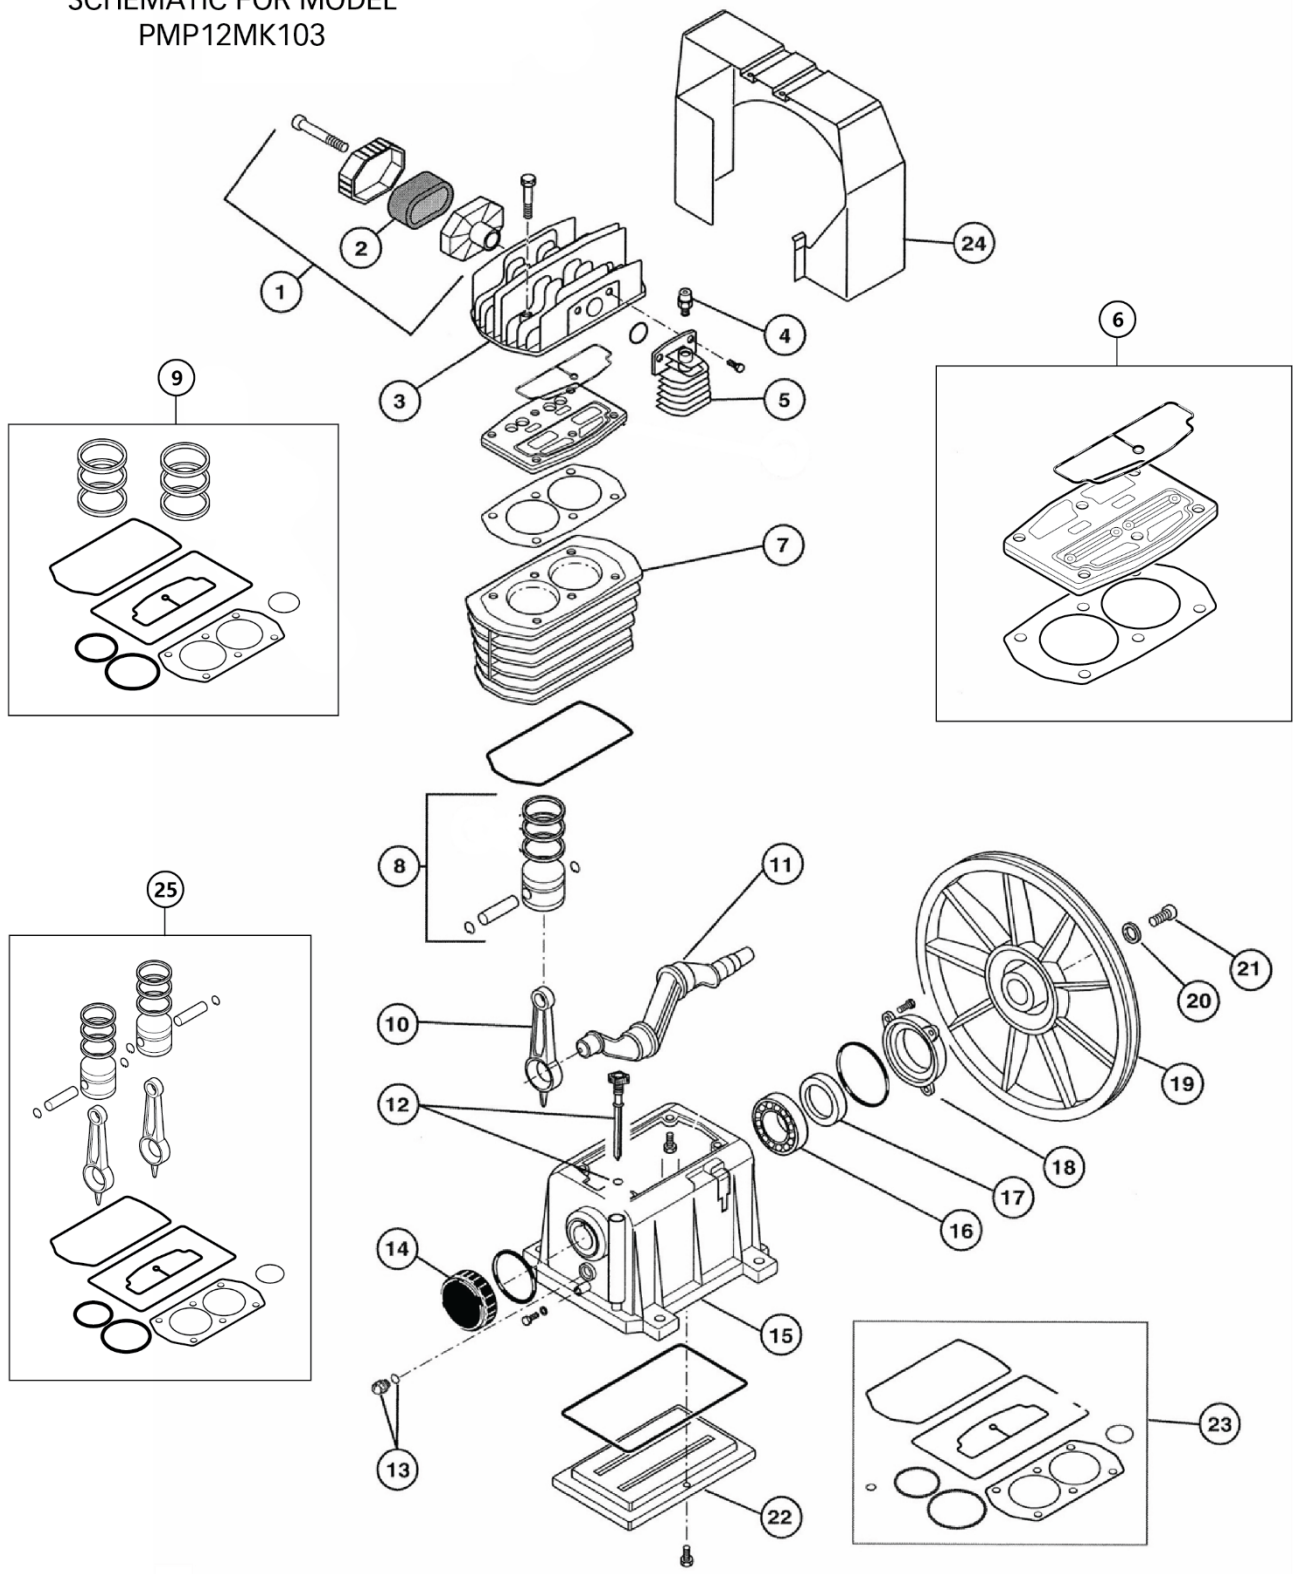

# ROLAIR®

SCHEMATIC FOR MODEL  
PMP12MK103

**PARTS LIST FOR PMP12MK103**

Schematic #	Description	Part #	Qty.
1	Intake Filter Assembly	FC317001000	1
2	Element	FC017003000	1
3	Head	FC113167020	1
4	Cold Start Valve	FC011158000	1
5	Aftercooler	FC116091024	1
6	Valve Plate Assembly*	FC413167005	1
7	Cylinder	FC113167002	1
8	Complete Piston Assembly	FC413167006	2
9	Ring Set**	MK103RINGS/GASKETS	1
10	Connecting Rod	FC113150004	2
11	Crankshaft	FC113167003	1
12	Dipstick	FC312036000	1
13	Sight Gauge	FC012029000	1
14	End Cover	FC113149009	1
15	Crankcase	FC113167001	1
16	Ball Bearing	U1114	1
17	Oil Seal	FC010053000	1
18	Bearing Carrier	FC113149008	1
19	Flywheel	FC013160010	1
20	Washer	FC014005001	1
21	Bolt (Left-Hand Thread)	FC014001057	1
22	Lower Cover	FC113149015	1
23	Gasket Set	FC213167002	1
24	Shroud	FC113150002	1
25	Overhaul Kit***	MK103REPKIT	1

\*Includes "O" ring for head and upper cylinder gasket

\*\*Rings for both pistons and gasket set (#23)

\*\*\*Two connecting rod/piston assemblies, ring set and gasket set (#8, 9, 10 & 23)