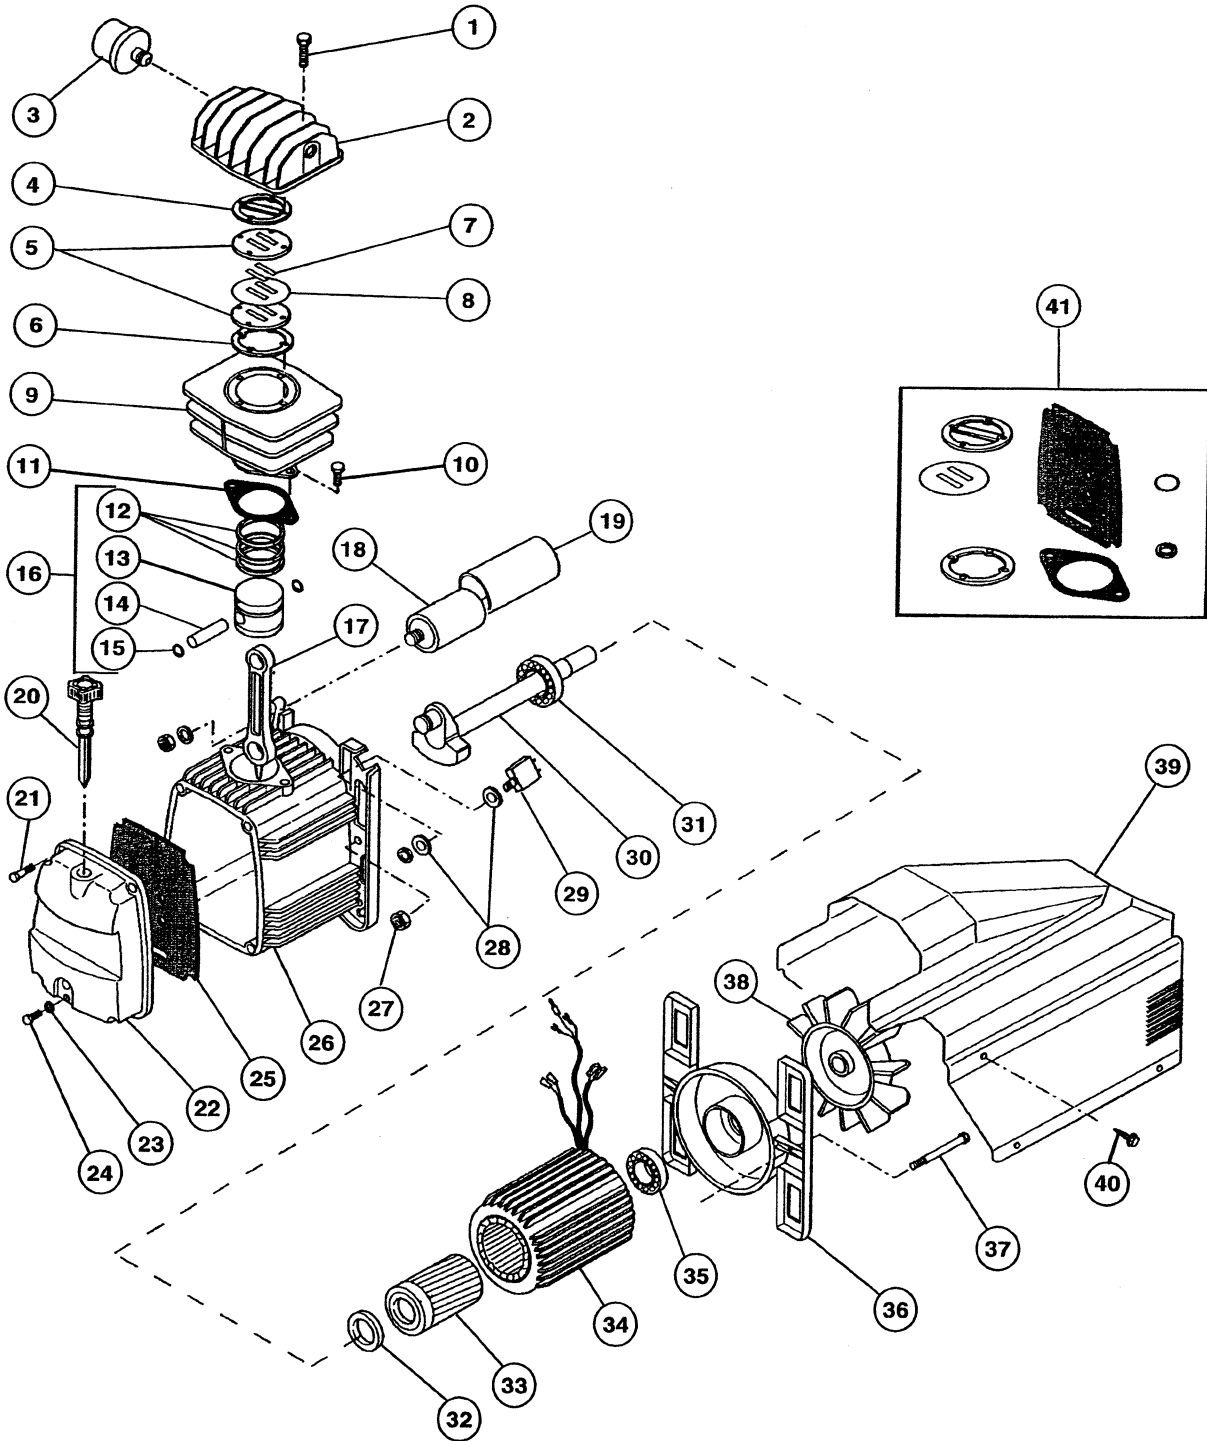

ROLAIR

SCHEMATIC FOR
PMP11MK246FC

ROLAIR SYSTEMS

606 S. Lake Street, P.O. Box 346
Hustisford Wisconsin 53034-0346
Phone: 920-349-3281
Sales Fax: 920.349.3691
Service Fax: 920.349.8861
www.rolair.com

PARTS LIST FOR PMP11MK246FC

Schematic #	Description	Part #	Qty.
1	Bolt	FC014002021	4
2	Head	FC116022002	1
3	Intake Filter Assy. (Mdl's FC2002, FC2002HBP6)	FC317007000	1
	(Mdl's D2002HPV5, D2002HSSV5)	317013000F	1
4	Gasket	FC116022007	1
5	Valve Plate	FC116022013	2
6	Gasket	FC116022014	1
7	Valve	FC116022038	2
8	Gasket	FC116022012	1
9	Cylinder	FC116093009	1
10	Bolt	FC014011064	2
11	Gasket	FC116091016	1
12	Ring Set	FC216022002	1
13	Piston	FC116022004	1
14	Piston Pin	FC116022040	1
15	Snap Ring	FC015001000	2
16	Piston Assembly	FC416022004	1
17	Connecting Rod	FC116091021	1
18	Capacitor	FC009200075	1
19	Capacitor Cover	FC116034013	1
20	Dipstick	FC312043000	1
21	Screw	FC014013021	4
22	Crankcase Cover	FC116091002	1
23	O-Ring	FC010072000	1
24	Drain Plug	FC014013024	1
25	Diaphragm	FC116091011	1
26	Motor Housing	FC116091001	1
27	Nut	FC014003002	2
28	Washer	FC014005009	2
29	Manual Reset Button	FC008331000	1
30	Crankshaft	FC116022011	1
31	Bearing	FC033027000	1
32	Seal	FC010029000	1
33	Rotor	FC116092003	1
34	Stator	FC416QC4652	1
35	Bearing	FC033005000	1
36	End Bell	FC116011002	1
37	Bolt	FC116011038	2
38	Fan	FC116001003	1
39	Shroud	FC116QC0001	1
40	Screw	FC014006121	2
41	Gasket Set	FC216093003	1