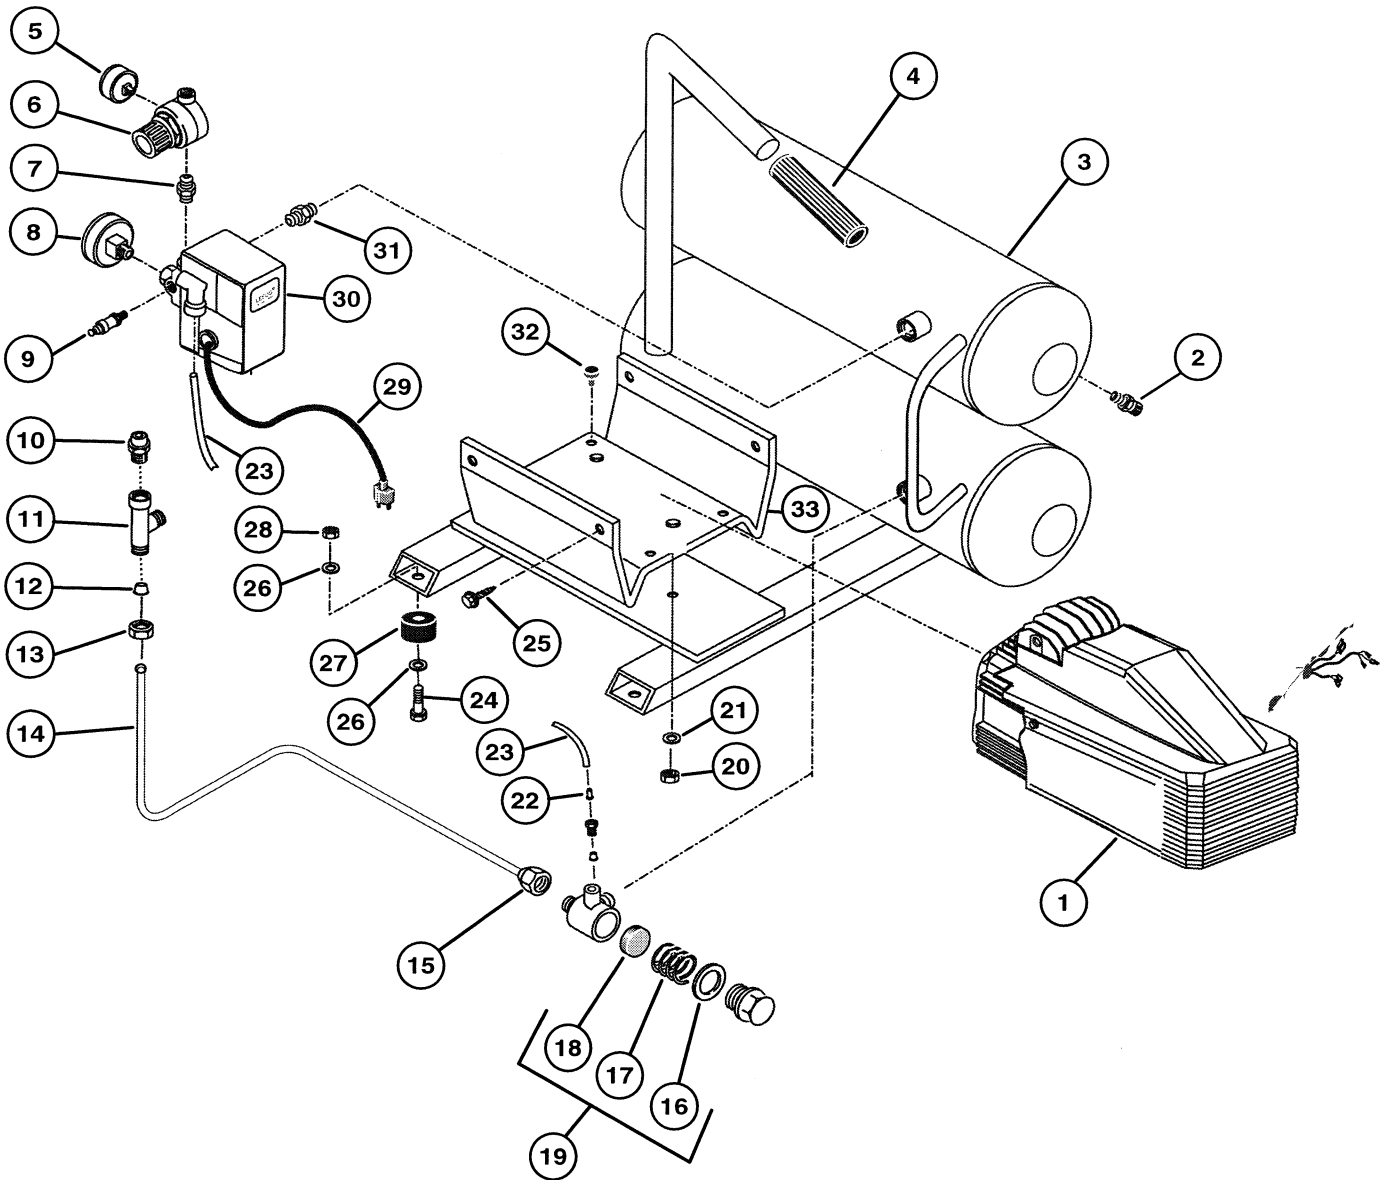

ROLAIR

SCHEMATIC FOR MODEL
FC2002

ROLAIR SYSTEMS

606 S. Lake Street, P.O. Box 346
Hustisford Wisconsin 53034-0346
Phone: 920-349-3281
Sales Fax: 920.349.3691
Service Fax: 920.349.8861
www.rolair.com

PARTS LIST FOR FC2002

Schematic #	Description	Part #	Qty.
1	2 HP Pump/Motor	PMP11MK246FC	1
2	Drain Valve	FC022029000	2
3	Tank Assembly	FC162QC0010C	1
4	Handle Grip	FC127GH0012	1
5	Gauge – Line	FC330006000	1
6	Regulator	FC319205000	1
7	Nipple	FC011017000	1
8	Gauge – Tank	FC330052000	1
9	Safety Relief Valve	FC047027000	1
10	Bleeder Valve	FC011158000	1
11	Discharge Tee	FC199617000	1
12	Ring	FC011117000	1
13	Lock Nut	FC011117002	1
14	Discharge Tube (includes FC011117000 & FC011117002)	FC2002-DISCH TB	1
15	Lock Nut	FC199437000	1
16	O-Ring	010041000F	1
17	Spring	047113002F	1
18	Disc	047113001F	1
19	Check Valve	FC347043000	1
20	Nut	FC014003002	3
21	Washer	FC014008008	3
22	Brass Sleeve	FC011304000	1
23	Nylon Tubing – 9”	FC046001000	.75
	Ring	011077000F	1
24	Bolt	FC014001041	4
25	Screw	FC014013042	4
26	Washer	FC014005002	8
27	Rubber Foot	FC020004001	4
28	Nut	FC014003001	4
29	Cord w/Plug	FC164A08300	1
30	Pressure Switch	FC321054000	1
31	Nipple	FC011017001	1
32	Vibration Dampener	FC199575000	4
33	Mounting Plate	FC127GH0010	1