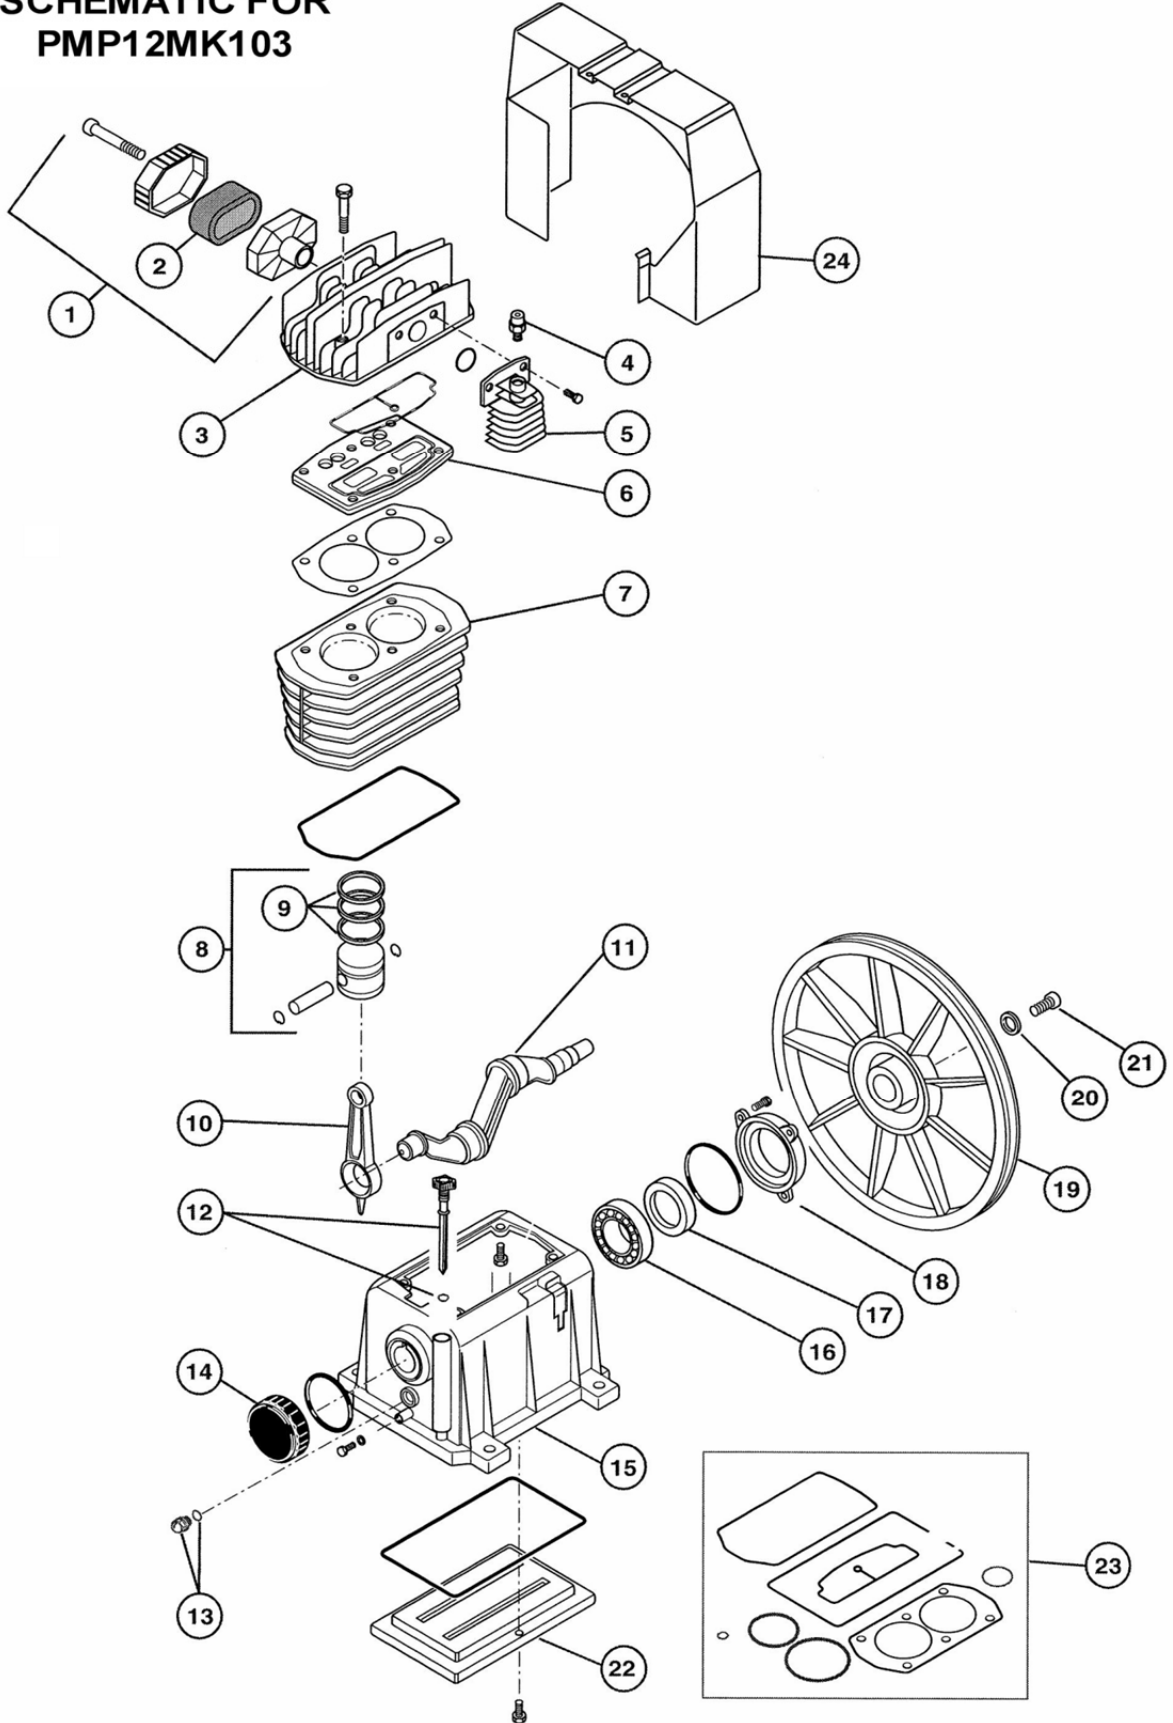

ROLAIR
SCHEMATIC FOR
PMP12MK103

PARTS LIST FOR PMP12MK103

Schematic #	Description	Part #	Qty.
1	Intake Filter Assembly	FC317001000	1
2	Element	FC017003000	1
3	Head	FC113167020	1
4	Cold Start Valve	FC011158000	1
5	Aftercooler	FC116091024	1
6	Valve Plate Assembly	FC413167005	1
7	Cylinder	FC113167002	1
8	Complete Piston Assembly	FC413167006	2
9	Ring Set (2 required)	FC213167001	2
10	Connecting Rod	FC113150004	2
11	Crankshaft	FC113167003	1
12	Dipstick	FC312036000	1
13	Sight Gauge	FC012029000	1
14	End Cover	FC113149009	1
15	Crankcase	FC113167001	1
16	Ball Bearing	FC033027000	1
17	Oil Seal	FC010053000	1
18	Bearing Carrier	FC113149008	1
19	Flywheel	FC013160010	1
20	Washer	FC014005001	1
21	Bolt (Left-Hand Thread)	FC014001057	1
22	Lower Cover	FC113149015	1
23	Gasket Set	FC213167002	1
24	Shroud	FC113150002	1