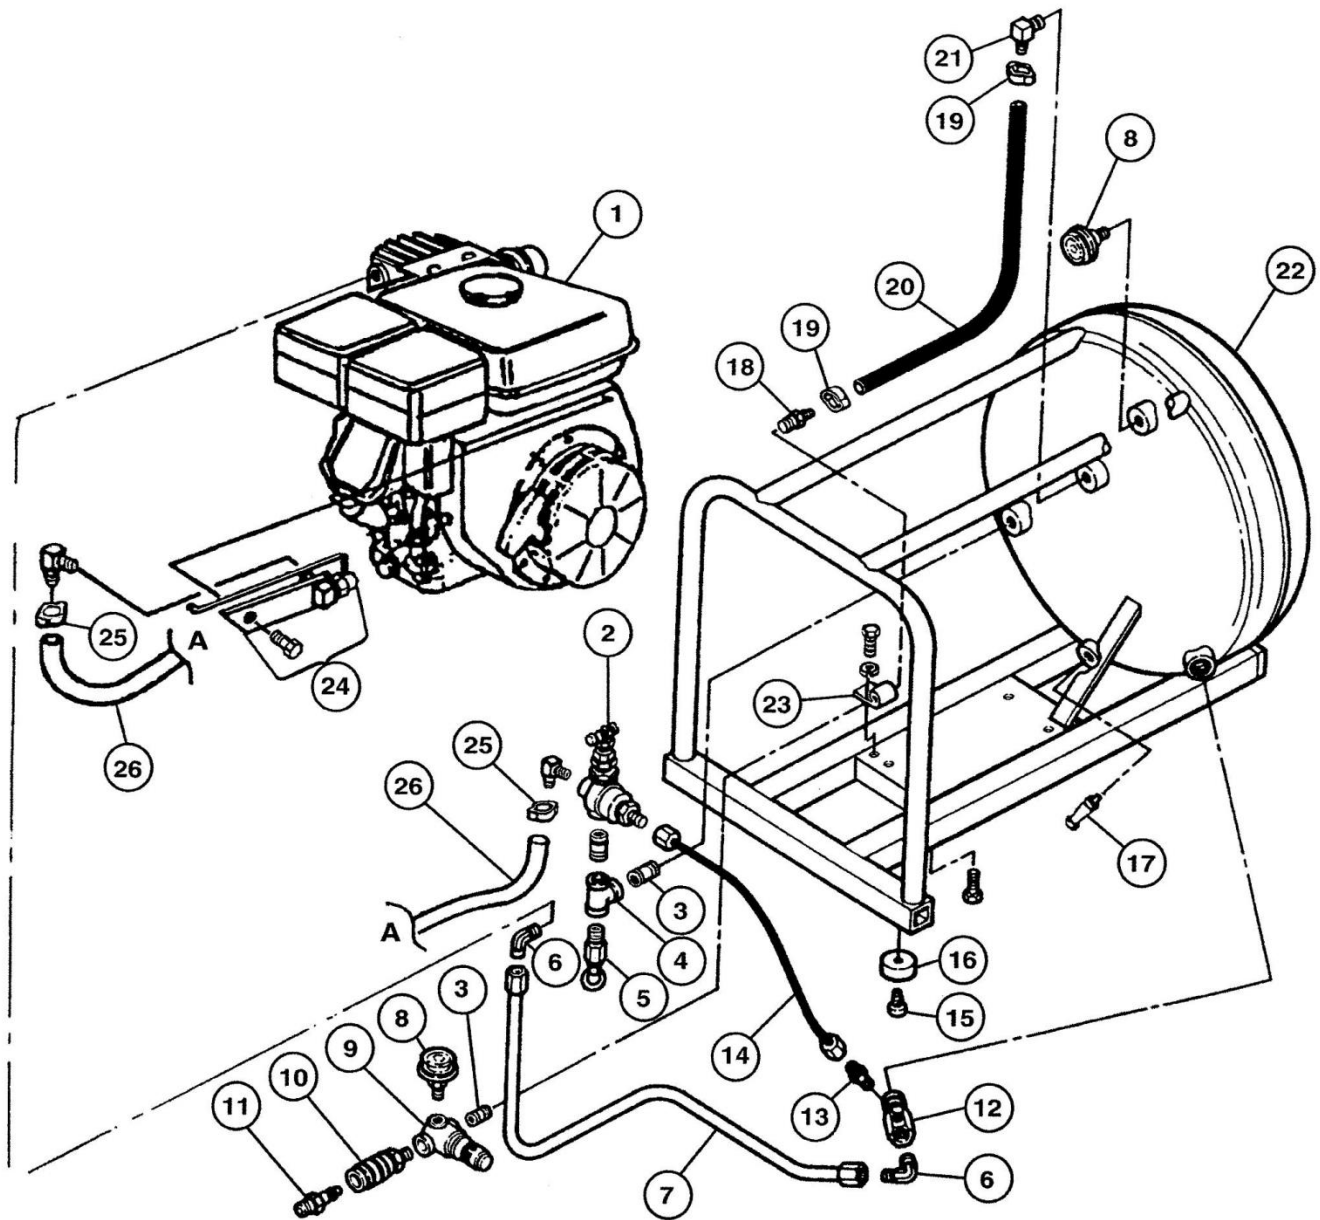

# ROLAIR®

SCHEMATIC FOR MODELS  
GD4000PV5H  
GD4500PV5R

**PARTS LIST FOR MODELS  
GD4000PV5H  
GD4500PV5R**

Schematic #	Description	Part #	Qty.
1	Pump - Less Engine	PMP11MK238FI	1
	Honda Engine – GD4000PV5H	ENG04H01	1
	Robin Engine – GD4500PV5R	ENG04R01	1
2	Pilot Unloader Valve	131B	1
3	Nipple	BLNP0250X0875	1
4	Tee	BLTE0250	1
5	Safety Valve	SRV0250A165	1
6	Brass Elbow	BREL0500X037539	2
7	Discharge Tube	GD4000PV5H-DISCH TB	1
8	Gauge	GA0125200	2
9	Regulator	REG0250M	1
10	Quick Disconnect	U9001	1
11	Coupler Plug	310	1
12	Check Valve	CV3X4T	1
13	Brass Straight	BRST0250X012538	1
14	1/4" Nylon Tubing – 16"	178D	1.25'
	Brass Ring	BRRG0250	2
	Brass Nut	BRNT0250	2
	Brass Sleeve	BRSL0250	2
15	Screw	MIS10093C	6
16	Rubber Foot	219B	6
17	Drain Valve	132B	1
18	Brass Coupler	BRCPO250X0250H12	1
19	Hose Clamp	177	2
20	1/4" Rubber Hose – 18"	178	1.5'
21	Brass Coupler	BREL0250X0250H16	1
22	Tank Assembly	TNKASYGDPV5	1
23	Accessory Bracket	212	1
24	Throttle Control Kit – Honda	192EGX120K1QX	1
	Robin	192EEX130D50020	1
25	Hose Clamp	177	2
26	1/4" Rubber Hose – 18"	178	1.5'