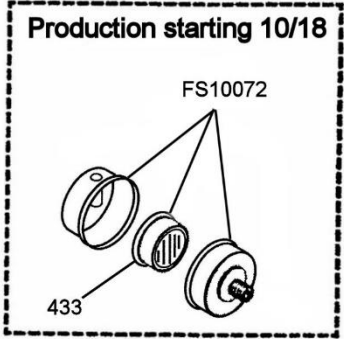

ROLAIR
 SCHEMATIC FOR
 PMP22K28

*Aftercooler Optional

PARTS LIST FOR PMP22K28

Description	Part #	Qty.	Description	Part #	Qty.
Crankshaft	30204610CH	1	Crankcase	33104600CH	1
Bearing	30300030CH	2	Sight Gauge	36500140CH	1
Oil Seal	30300040CH	1	3/8" Breather/Oil Fill Plug (Includes 30509290CH)	36507050CH	1
Bearing Carrier	30400830CH	1	Connector	3690211ACH	1
Bearing Carrier	30400860CH	1	Bolt	37300250CH	4
Gasket	30500050CH	1	Bolt	37301140CH	14
Gasket	30500130CH	1	Bolt	37302480CH	6
Gasket	30500150CH	1	Bolt	37302530CH	6
O-Ring	30509290CH	1	Bolt	37308060CH	6
Gasket	30502270CH	1	Nut	37400220CH	4
Gasket	30502330CH	3	Nut	37400720CH	1
Gasket	30502340CH	2	Washer	37500310CH	4
Gasket	30504630CH	1	Washer	37500730CH	1
Gasket	30508720CH	1	Washer	37508130CH	14
Gasket	30508730CH	1	Snap Ring	37602260CH	4
Flywheel	31004620CH	1	Plug	BLSQPL0250	1
Bearing Shell	31100210CH	2	Intake Filter Assembly (before 10/18)	FS14075	1
Bushing*	31102250CH	2	Intake Filter Assembly (after 10/18)	FS10072	1
Connecting Rod Assembly	31104840CH1	2	Filter Element for FS14075	431	1
Piston Pin - HP	31204670CH	1	Filter Element for FS10072	433	1
Ring - HP	31204700CH	2	Ring Set	K28RINGS	1
Ring - HP	31204710CH	1	Gasket Set	K28GASKETS	1
Ring - HP	31204720CH	1	Valve Plate Assembly (Reed Valves, Valve Plates & Upper 3 Gaskets)	2800VK28	1
Piston - HP	31206180CH	1	Valve Kit (Reed Valves & Upper 3 Gaskets)	VKK28	1
Piston - LP	31208750CH	1	INTERCOOLER/AFTERCOOLER PARTS STARTING 12/99		
Ring - LP	31208760CH	1	O-Ring - Connector	30502400CH	2
Ring - LP	31208770CH	1	Plug	36506800CH	1
Ring - LP	31208780CH	1	Connector	3690211ACH	1
Piston Pin - LP	31208790CH	1	Bolt	37302480CH	6
Head	31302700CH	1	Bolt	37302530CH	6
Cylinder	31608740CH	1	O-Ring - Head	30502500CH	2
Valve - HP	32700350CH	2			
Valve - LP	32703560CH	2			
Valve Plate	32708710CH	2			
Left Intercooler	32902710CH	1			
Right Intercooler	32902720CH	1			
Aftercooler**	32902730CH	1			