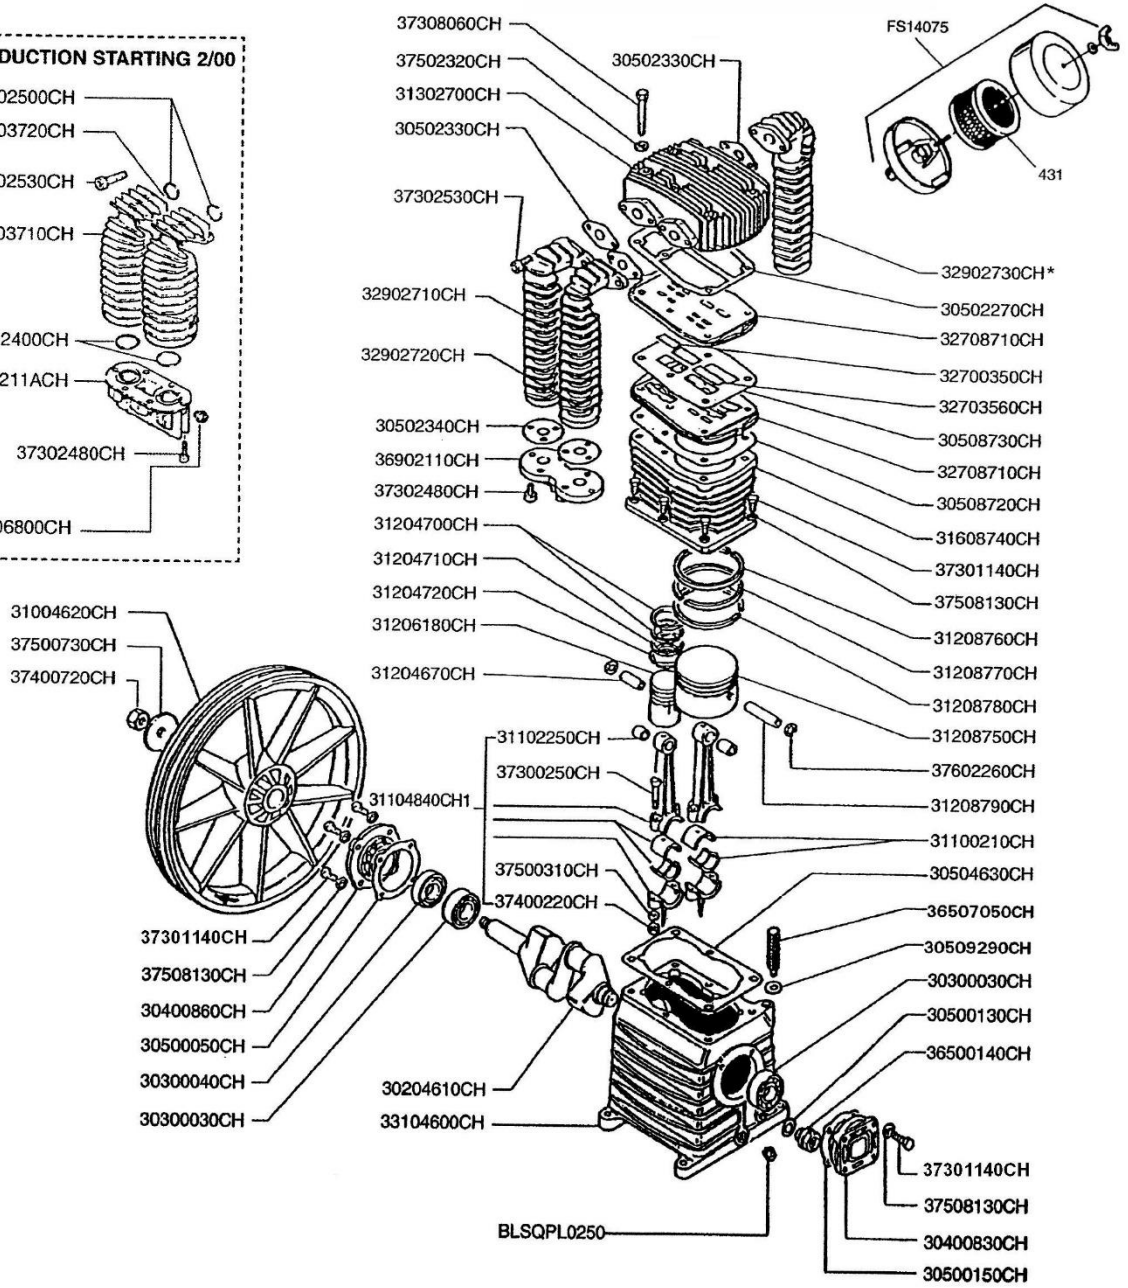

ROLAIR
 SCHEMATIC FOR
 PMP22K28

*Aftercooler Optional

PARTS LIST FOR PMP22K28

Description	Part #	Qty.	Description	Part #	Qty.
Crankshaft	30204610CH	1	Crankcase	33104600CH	1
Bearing	30300030CH	2	Sight Gauge	36500140CH	1
Oil Seal	30300040CH	1	3/8" Breather/Oil Fill Plug (Includes 30509290CH)	36507050CH	1
Bearing Carrier	30400830CH	1	Connector	3690211ACH	1
Bearing Carrier	30400860CH	1	Bolt	37300250CH	4
Gasket	30500050CH	1	Bolt	37301140CH	14
Gasket	30500130CH	1	Bolt	37302480CH	6
Gasket	30500150CH	1	Bolt	37302530CH	6
O-Ring	30509290CH	1	Bolt	37308060CH	6
Gasket	30502270CH	1	Nut	37400220CH	4
Gasket	30502330CH	3	Nut	37400720CH	1
Gasket	30502340CH	2	Washer	37500310CH	4
Gasket	30504630CH	1	Washer	37500730CH	1
Gasket	30508720CH	1	Washer	37508130CH	14
Gasket	30508730CH	1	Snap Ring	37602260CH	4
Flywheel	31004620CH	1	Plug	BLSQPL0250	1
Bearing Shell	31100210CH	2	Intake Filter Assembly (before 10/18)	FS14075	1
Bushing*	31102250CH	2	Intake Filter Assembly (after 10/18)	FS10072	1
Connecting Rod Assembly	31104840CH1	2	Filter Element for FS14075	431	1
Piston Pin - HP	31204670CH	1	Filter Element for FS10072	433	1
Ring - HP	31204700CH	2	Ring Set	K28RINGS	1
Ring - HP	31204710CH	1	Gasket Set	K28GASKETS	1
Ring - HP	31204720CH	1	Valve Plate Assembly (Reed Valves, Valve Plates & Upper 3 Gaskets)	2800VK28	1
Piston - HP	31206180CH	1	Valve Kit (Reed Valves & Upper 3 Gaskets)	VKK28	1
Piston - LP	31208750CH	1	INTERCOOLER/AFTERCOOLER PARTS STARTING 12/99		
Ring - LP	31208760CH	1	O-Ring - Connector	30502400CH	2
Ring - LP	31208770CH	1	Plug	36506800CH	1
Ring - LP	31208780CH	1	Connector	3690211ACH	1
Piston Pin - LP	31208790CH	1	Bolt	37302480CH	6
Head	31302700CH	1	Bolt	37302530CH	6
Cylinder	31608740CH	1	O-Ring - Head	30502500CH	2
Valve - HP	32700350CH	2			
Valve - LP	32703560CH	2			
Valve Plate	32708710CH	2			
Left Intercooler	32902710CH	1			
Right Intercooler	32902720CH	1			
Aftercooler**	32902730CH	1			