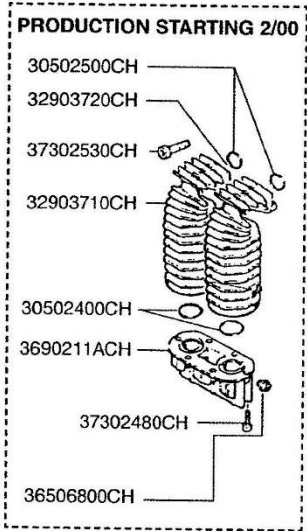

ROLAIR
 SCHEMATIC FOR
 PMP22K28

*Aftercooler Optional

PARTS LIST FOR PMP22K28

Description	Part #	Qty.	Description	Part #	Qty.
Crankshaft	30204610CH	1	Crankcase	33104600CH	1
Bearing	30300030CH	2	Sight Gauge	36500140CH	1
Oil Seal	30300040CH	1	3/8" Breather/Oil Fill Plug (Includes 30509290CH)	36507050CH	1
Bearing Carrier	30400830CH	1	Connector	3690211ACH	1
Bearing Carrier	30400860CH	1	Bolt	37300250CH	4
Gasket	30500050CH	1	Bolt	37301140CH	14
Gasket	30500130CH	1	Bolt	37302480CH	6
Gasket	30500150CH	1	Bolt	37302530CH	6
O-Ring	30509290CH	1	Bolt	37308060CH	6
Gasket	30502270CH	1	Nut	37400220CH	4
Gasket	30502330CH	3	Nut	37400720CH	1
Gasket	30502340CH	2	Washer	37500310CH	4
Gasket	30504630CH	1	Washer	37500730CH	1
Gasket	30508720CH	1	Washer	37508130CH	14
Gasket	30508730CH	1	Snap Ring	37602260CH	4
Flywheel	31004620CH	1	Plug	BLSQPL0250	1
Bearing Shell	31100210CH	2	Intake Filter Assembly (before 10/18)	FS14075	1
Bushing*	31102250CH	2	Intake Filter Assembly (after 10/18)	FS10072	1
Connecting Rod Assembly	31104840CH1	2	Filter Element for FS14075	431	1
Piston Pin - HP	31204670CH	1	Filter Element for FS10072	433	1
Ring - HP	31204700CH	2	Ring Set	K28RINGS	1
Ring - HP	31204710CH	1	Gasket Set	K28GASKETS	1
Ring - HP	31204720CH	1	Valve Plate Assembly (Reed Valves, Valve Plates & Upper 3 Gaskets)	2800VK28	1
Piston - HP	31206180CH	1	Valve Kit (Reed Valves & Upper 3 Gaskets)	VKK28	1
Piston - LP	31208750CH	1	INTERCOOLER/AFTERCOOLER PARTS STARTING 12/99		
Ring - LP	31208760CH	1	O-Ring - Connector	30502400CH	2
Ring - LP	31208770CH	1	Plug	36506800CH	1
Ring - LP	31208780CH	1	Connector	3690211ACH	1
Piston Pin - LP	31208790CH	1	Bolt	37302480CH	6
Head	31302700CH	1	Bolt	37302530CH	6
Cylinder	31608740CH	1	O-Ring - Head	30502500CH	2
Valve - HP	32700350CH	2			
Valve - LP	32703560CH	2			
Valve Plate	32708710CH	2			
Left Intercooler	32902710CH	1			
Right Intercooler	32902720CH	1			
Aftercooler**	32902730CH	1			