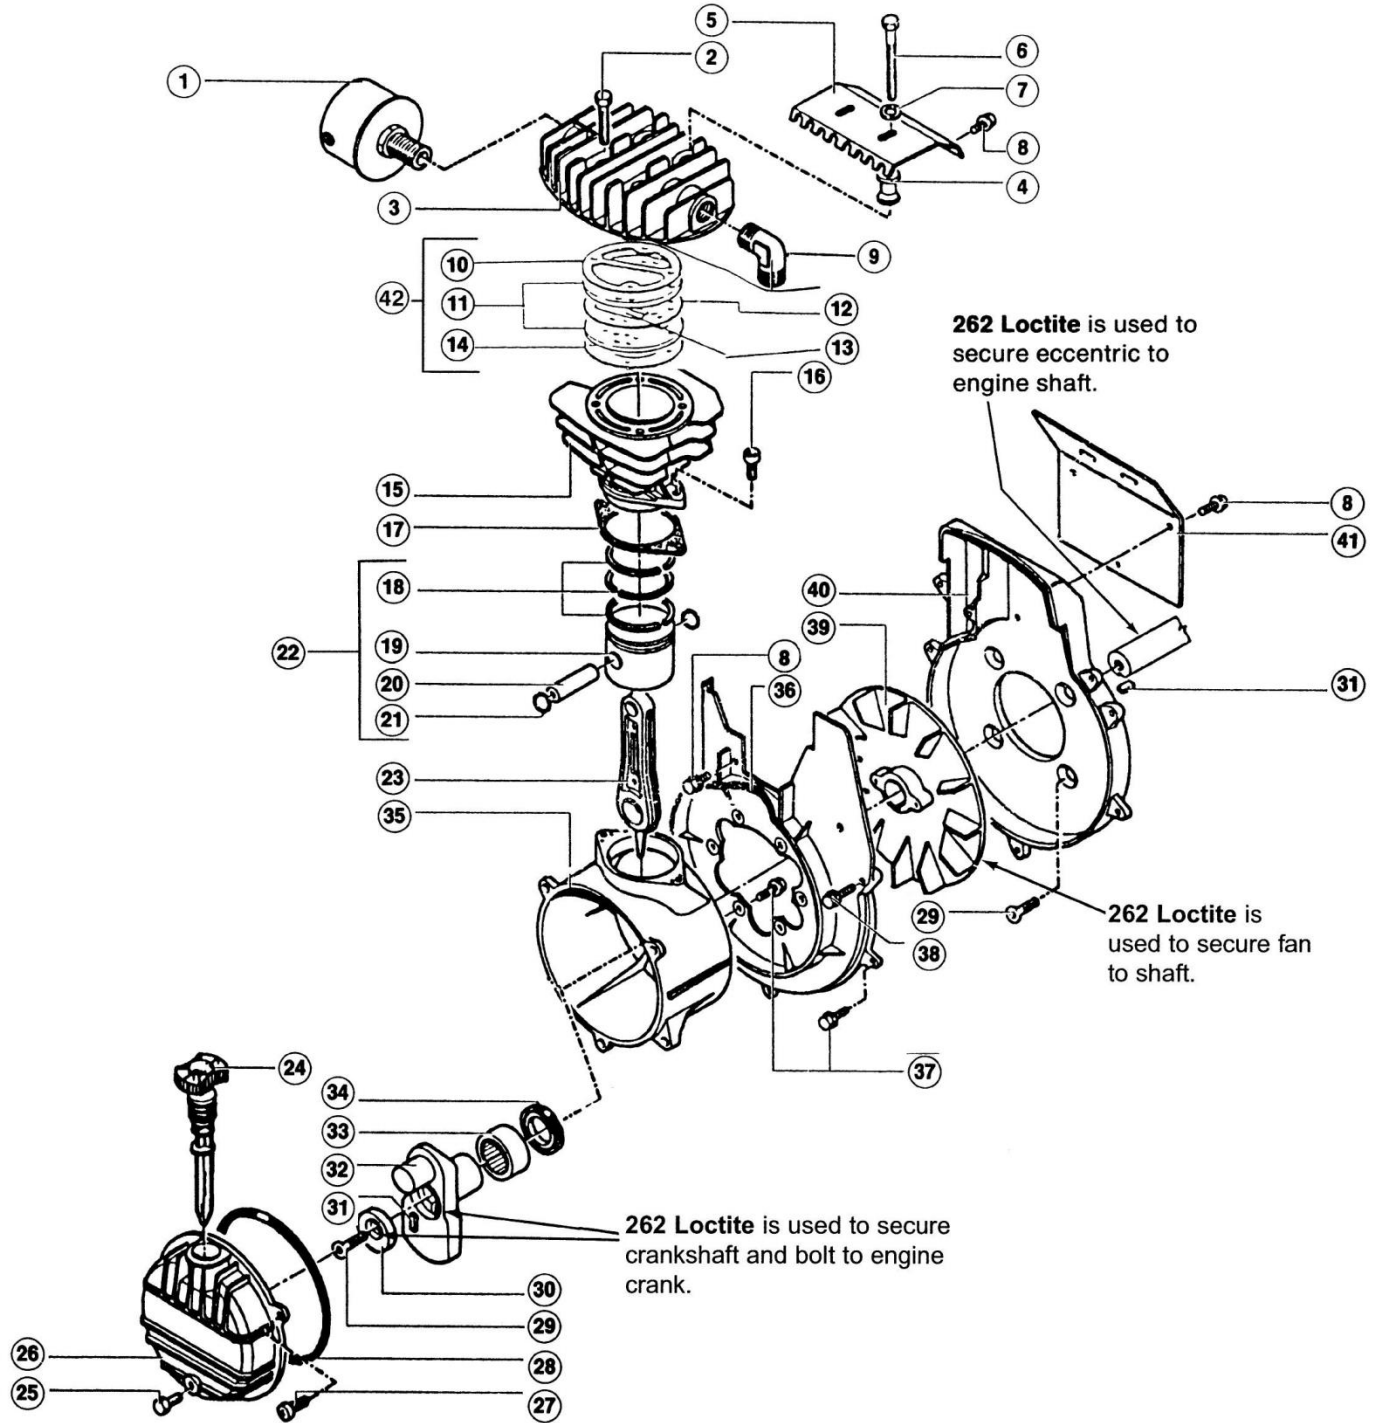

ROLAIR®

SCHMATIC FOR
PMP11MK238FI

PARTS LIST FOR PMP11MK238FI

Schematic #	Description	Part #	Qty.
1	Intake Filter Assembly	317013000F	1
	Filter Element	317013004FE	1
2	Bolt	014002021F	2
3	Head	116069001F	1
4	Spacer	116060015F	2
5	Air Baffle	116060007F	1
6	Bolt	MIS10035	2
7	Washer	MIS10102	2
8	Screw	MIS10036	6
9	Brass Elbow	BREL0500X037539	1
10	Gasket	U1100	1
11	Valve Plate	U1103	2
12	Gasket	U1101	1
13	Valve	U1104	2
14	Gasket	U1102	1
15	Cylinder	116022001F	1
16	Bolt	MIS10049	2
17	O-Ring	010114000F	1
18	Ring Set*	NLA	1
19	Piston*	NLA	1
20	Piston Pin	U1115	1
21	Snap Ring	U1116	2
22	Piston Assembly	U1105	1
23	Connecting Rod	U1106	1
24	Dipstick	012035000F	1
25	Drain Plug	014013024F	1
26	Crankcase Cover	116022006F	1
27	Screw	MIS10036	3
28	Diaphragm	116001025F	1
29	Screw	MIS10033	5
30	Washer	116060005F	1
31	Keystock	116060006F	2
32	Crankshaft	116060001F (SPECIFY MODEL)	1
33	Bearing	033058000F	1
34	Seal	010060000F	1
35	Crankcase	116060011F	1
36	Air Baffle/Mounting Plate - Pump	116060003F	1
37	Screw	MIS10037	11
38	Screw	MIS10038	2
39	Fan	016060002F	1
40	Air Baffle/Mounting Plate - Engine	116060004F	1
41	Air Baffle	116060010F	1
42	Valve Plate Assembly	116022100F	1
	Gasket Set	216032001F	1
	Valve Kit (Includes Ref#10,12,13,14)	VKMK246	1

*Order Ref#22, Part#U1105