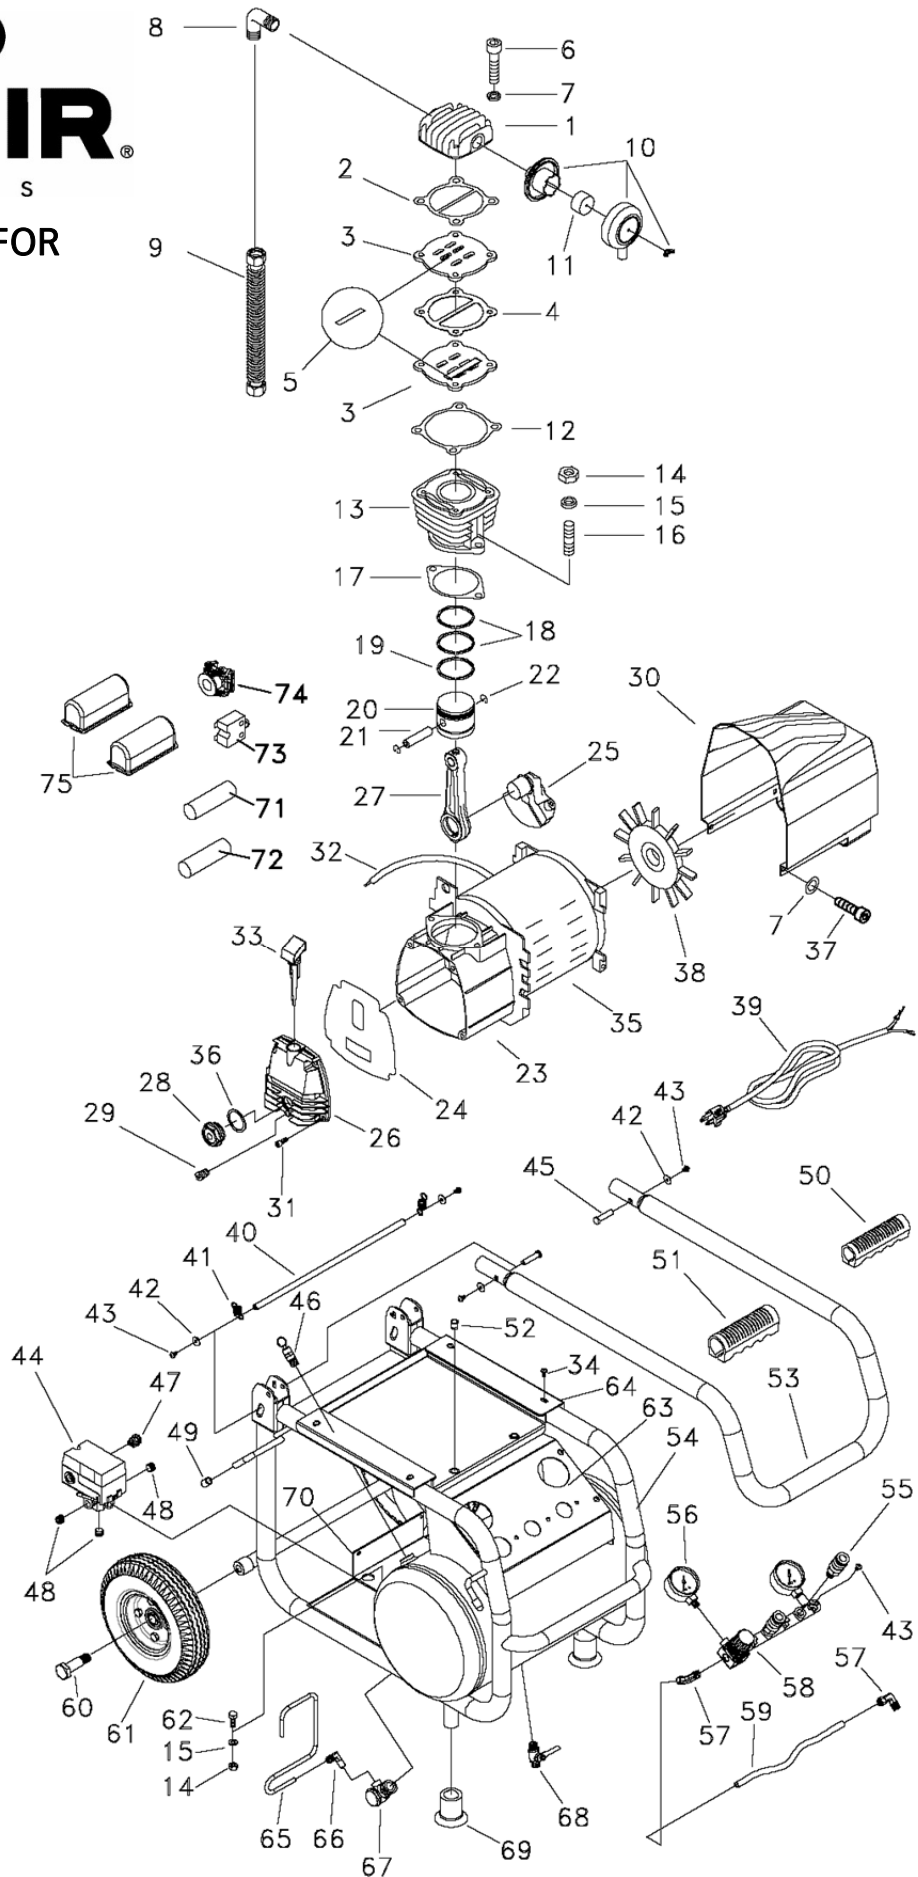

ROLAIR
SYSTEMS

**SCHEMATIC FOR
VT25BIG**

ROLAIR®

S Y S T E M S

PARTS LIST FOR MODEL VT25BIG

Schem. #	Description	Part #	Qty.	Schem. #	Description	Part #	Qty.
1	Head	VT101001	1	40	Handle Release Bar	VT405005	1
2	Gasket (supersedes VT211001)	VT211011	1	41	Spring Buckle	VT486004	2
				42	Washer	VT381024	4
3	Valve Plate	VT104005	2	43	Screw	VT365003	11
4	Gasket	VT212006	1	44	Pressure Switch	VT412025	1
5	Reed Valve	VT125004	2	45	Pin	VT405004	2
6	Bolt	VT352087	4	46	Safety Relief Valve	VT407009	1
7	Washer	VT382004	8	47	Box Connector	VT457002	2
8	Elbow	VT151404	1	48	Pipe Plug	VT360011	3
9	Finned Aftercooler	VT230092S	1	49	Cap	VT439008	2
10	Intake Assembly	VT170006	1	50	1" Handle Grip	VT435017-1	1
11	Element	VT171002	1	51	1.25" Handle Grip	VT435016-1	2
12	Gasket (supersedes VT213009)	VT213017	1	52	Hose Reel Mounts	VT480454	2
				53	Handle	VT488012	1
13	Cylinder	VT201013	1	54	Tank Assembly	VT401141	1
14	Nut	VT371005	6	55	Quick Coupler	VT447013	2
15	Washer	VT382005	6	56	Gauge	VT411037	2
16	Stud Bolt	VT358001	2	57	Elbow	VT151209	2
17	Gasket (supersedes VT214001)	VT214010	1	58	Regulator	VT410014	1
				59	Tubing	VT247040	1
18	Compression Ring	VT206002	2	60	Bolt (prior to Jan. 2014)	VT351305	2
19	Oil Ring	VT207002	1		Bolt (after Jan. 2014)	VT351304	2
20	Piston	VT203002	1				
21	Piston Pin	VT204002	1	61	Wheel-Pneumatic (prior to Jan. 2014)	VT402016-1	2
22	Snap Ring	VT205001	2		Wheel-Rubber (after Jan. 2014)	VT402007-1	2
23	Crankcase	VT301001	1				
24	Diaphragm	VT215001	1	62	Bolt	VT351063	4
25	Crankshaft	VT302001	1	63	Panel	VT488011	1
26	Crankcase Cover	VT304012	1	64	Air Hose Plate	VT488013	1
27	Connecting Rod	VT316001	1	65	1/4" Tubing	VT228070-B	1
28	Oil Sight Gauge	VT321001	1	66	Elbow	VT151002	1
29	Drain Bolt	VT360001	1	67	Check Valve	VT409004	1
30	Shroud	VT433001	1	68	Drain Valve	VT413008	1
31	Bolt	VT352091	5	69	Rubber Foot	VT434009	2
32	Cord	VT453076	1	70	Mounting Plate	VT488009	1
33	Crankcase Vent	VT324004	1	71	Start Capacitor	CAPVTSN460008	1
34	Screw	VT365004	4	72	Run Capacitor	CAPVTRN462009	1
35	Motor	VT251209	1	73	Motor Reset	VT458003	1
36	Gasket	VT217001	1	74	Motor Centrifugal Switch	VT459002	1
37	Bolt	VT352071	4	75	Capacitor Cover	VTCAPCOVERVT25BIG	2
38	Fan	VT431012	1				
39	Power Cord	VT452018	1				