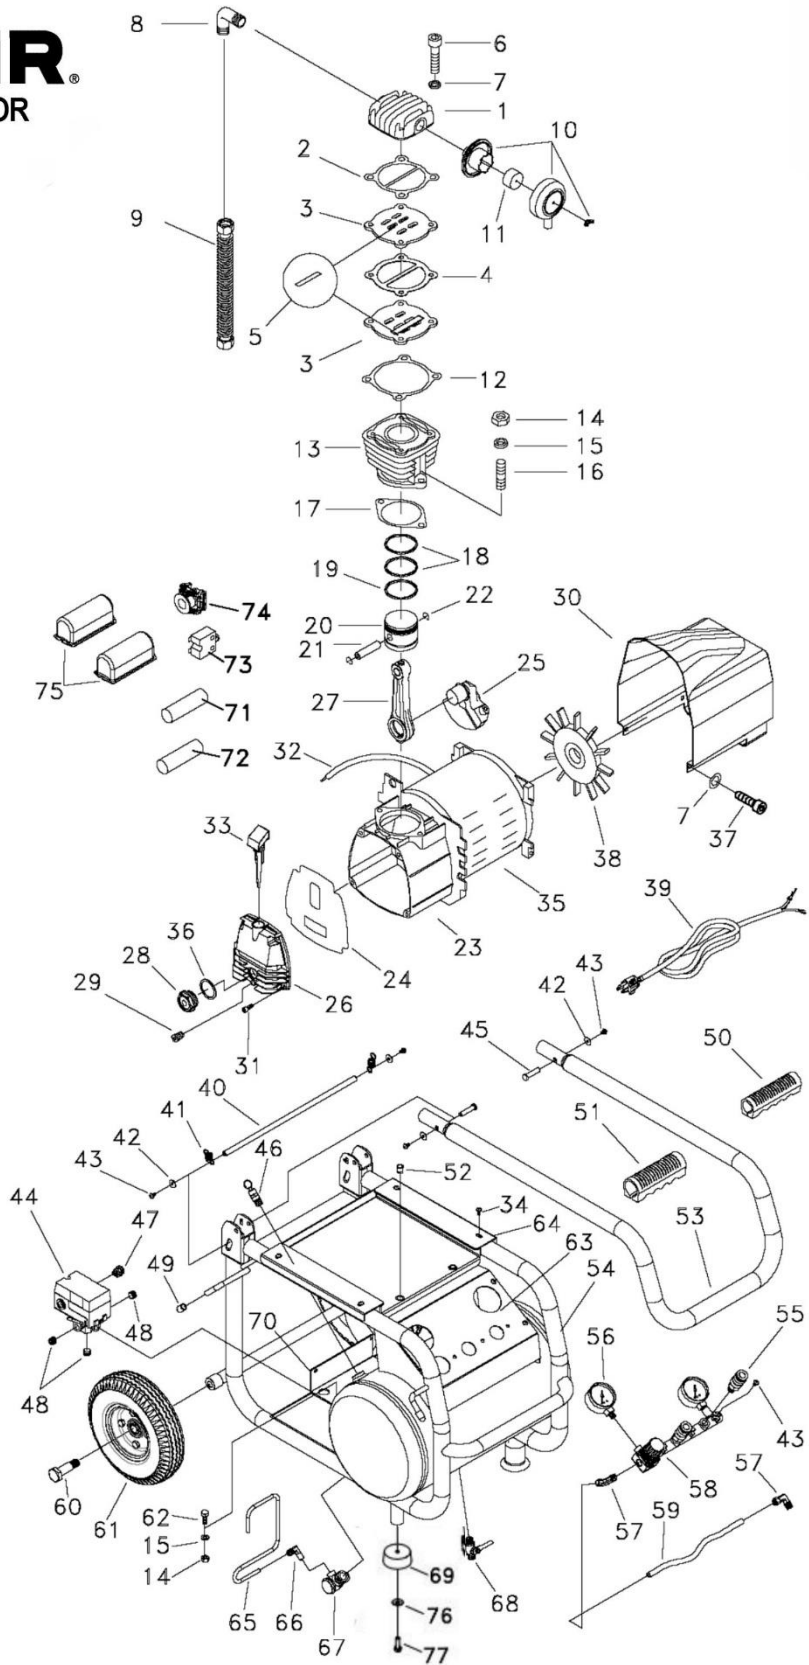

ROLAIR
 SCHEMATIC FOR
 VT25BIG

Production prior
 to Sep. 2017

69

S Y S T E M S

PARTS LIST FOR MODEL VT25BIG

Schem. #	Description	Part #	Qty.	Schem. #	Description	Part #	Qty.
1	Head	VT101001	1	45	Pin	VT405004	2
2	Gasket (supersedes VT211001)	VT211011	1	46	Safety Relief Valve	VT407009	1
				47	Box Connector	VT457002	2
3	Valve Plate	VT104005	2	48	Pipe Plug	VT360011	3
4	Gasket	VT212006	1	49	Cap	VT439008	2
5	Reed Valve	VT125004	2	50	1" Handle Grip	VT435017-1	1
6	Bolt	VT352087	4	51	1.25" Handle Grip	VT435016-1	2
7	Washer	MIS10098	8	52	Hose Reel Mounts	VT480454	2
8	Elbow	VT151404	1	53	Handle	VT488012	1
9	Finned Aftercooler	VT230092S	1	54	Tank Assembly (prior to 9-17)	VT401141	1
10	Intake Assembly	VT170006	1				
11	Element	VT171002	1		Tank Assembly (after 9-17)	VTF10B-US17	1
12	Gasket (supersedes VT213009)	VT213017	1		55	Quick Coupler	VT447013
13	Cylinder	VT201013	1	56	Gauge	VT411037	2
14	Nut	VT371005	6	57	Elbow	VT151209	2
15	Washer	VT382005	6	58	Regulator	VT410014	1
16	Stud Bolt	VT358001	2	59	Tubing	VT247040	1
17	Gasket (supersedes VT214001)	VT214010	1	60	Bolt (prior to 1-14)	VT351305	2
					Bolt (after 1-14)	VT351304	2
18	Compression Ring	VT206002	2	61	Wheel-Pneumatic (prior to 1-14)	VT402016-1	2
19	Oil Ring	VT207002	1				
20	Piston	VT203002	1		Wheel-Rubber (after 1-14)	VT402007-1	2
21	Piston Pin	VT204002	1				
22	Snap Ring	VT205001	2	62	Bolt	VT351063	4
23	Crankcase	VT301001	1	63	Panel	VT488011	1
24	Diaphragm	VT215001	1	64	Air Hose Plate	VT488013	1
25	Crankshaft	VT302001	1	65	1/4" Tubing	VT228070-B	1
26	Crankcase Cover	VT304012	1	66	Elbow	VT151002	1
27	Connecting Rod	VT316001	1	67	Check Valve	VT409004	1
28	Oil Sight Gauge with Gasket	VT321001	1	68	Drain Valve	VT413008	1
				69	Rubber Foot** (prior to 9-17)	VT434009	2
29	Drain Bolt	VT360001	1		Rubber Foot (after 9-17)	VTF133-US17	2
30	Shroud	VT433001	1				
31	Bolt	VT352091	5				
32	Cord	VT453076	1	70	Mounting Plate	VT488009	1
33	Crankcase Vent	VT324004	1	71	Start Capacitor	CAPVTSN460008	1
34	Screw	VT365004	4	72	Run Capacitor	CAPVTRN462009	1
35	Motor	VT251209	1	73	Motor Reset	VT458003	1
36	Gasket*	use VT321001	1	74	Motor Centrifugal Switch	VT459002	1
37	Bolt	VT352071	4				
38	Fan	VT431012	1	75	Capacitor Cover	VTCAPCOVERVT25BIG	2
39	Power Cord	VT452018	1	76	Washer	VT381039	2
40	Handle Release Bar	VT405005	1	77	Bolt	VT351064	2
41	Spring Buckle	VT486004	2		Valve Kit (Includes Ref#2, 4, 5, 12)	VKVT25	1
42	Washer	VT381024	4				
43	Screw	VT365003	11		Gasket Set	VT25GASKETS	1
44	Pressure Switch	VT412024	1		Ring Set	VT25RINGS	1